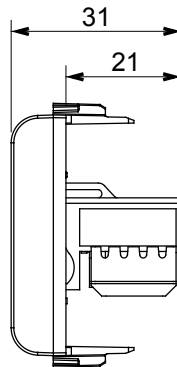

Product Data Sheet

GW12423

CHORUSMART - Domestic range

Wide range of control devices, sockets for power supply (conforming to national and international standards) signal pick-up, climate control, comfort management, technical alarm signalling and emergency lighting management. The ChoruSmart modular devices are available in five colours, glossy white, satin white, natural beige, satin black and lacquered titanium and in various sizes from 1/2, 1, 2 and 3 modules. Thanks to the mounting supports for rectangular, square and round boxes, endless combinations can be created with the ChoruSmart range of plates.

Category	Data socket	Description	RJ45
Colour	Satin black	Use category	6
Cables	UTP	Connection	Toolless
Number pairs	4	Standard	EN 60603-7-4
No. modules	1	Electrocod	3722
Material	Technopolymer		

DIMENSIONAL