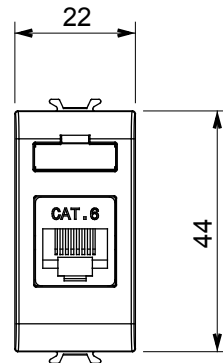

Product Data Sheet

GW12423

CHORUSMART - Domestic range

Wide range of control devices, sockets for power supply (conforming to national and international standards) signal pick-up, climate control, comfort management, technical alarm signalling and emergency lighting management. The ChoruSmart modular devices are available in five colours, glossy white, satin white, natural beige, satin black and lacquered titanium and in various sizes from 1/2, 1, 2 and 3 modules. Thanks to the mounting supports for rectangular, square and round boxes, endless combinations can be created with the ChoruSmart range of plates.

Category	Data socket	Description	RJ45
Colour	Satin black	Use category	6
Cables	UTP	Connection	Toolless
Number pairs	4	Standard	EN 60603-7-4
No. modules	1	Electrocod	3722
Material	Technopolymer		

DIMENSIONAL