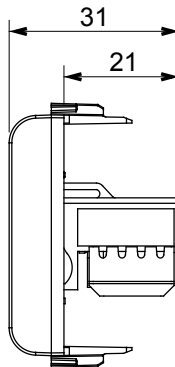

Wide range of control devices, sockets for power supply (conforming to national and international standards) signal pick-up, climate control, comfort management, technical alarm signalling and emergency lighting management. The ChoruSmart modular devices are available in five colours, glossy white, satin white, natural beige, satin black and lacquered titanium and in various sizes from 1/2, 1, 2 and 3 modules. Thanks to the mounting supports for rectangular, square and round boxes, endless combinations can be created with the ChoruSmart range of plates.

Category	Data socket	Description	RJ45
Colour	Satin black	Use category	6
Cables	UTP	Connection	Toolless
Number pairs	4	Standard	EN 60603-7-4
No. modules	1	Electrocod	3722
Material	Technopolymer		

DIMENSIONAL