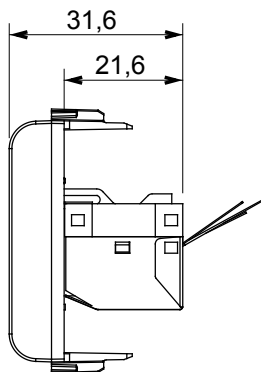

Wide range of control devices, sockets for power supply (conforming to national and international standards) signal pick-up, climate control, comfort management, technical alarm signalling and emergency lighting management. The ChoruSmart modular devices are available in five colours, glossy white, satin white, natural beige, satin black and lacquered titanium and in various sizes from 1/2, 1, 2 and 3 modules. Thanks to the mounting supports for rectangular, square and round boxes, endless combinations can be created with the ChoruSmart range of plates.

Category	Data socket	Description	RJ45
Colour	Satin black	Use category	5e
Cables	FTP	Connection	Toolless
Number pairs	4	Standard	EN 60603-7-3
No. modules	1	Electrocod	3722
Material	Technopolymer		

DIMENSIONAL