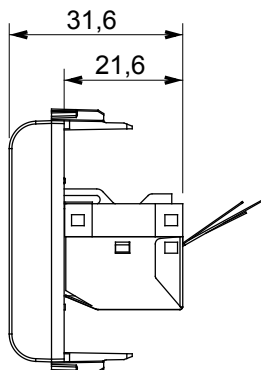

Wide range of control devices, sockets for power supply (conforming to national and international standards) signal pick-up, climate control, comfort management, technical alarm signalling and emergency lighting management. The ChoruSmart modular devices are available in five colours, glossy white, satin white, natural beige, satin black and lacquered titanium and in various sizes from 1/2, 1, 2 and 3 modules. Thanks to the mounting supports for rectangular, square and round boxes, endless combinations can be created with the ChoruSmart range of plates.

Category	Data socket	Description	RJ45
Colour	Satin black	Use category	5e
Cables	FTP	Connection	Toolless
Number pairs	4	Standard	EN 60603-7-3
No. modules	1	Electrocod	3722
Material	Technopolymer		

DIMENSIONAL