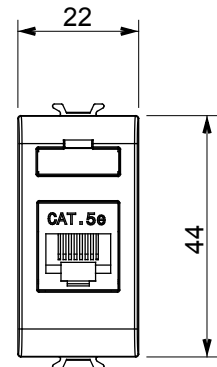

Wide range of control devices, sockets for power supply (conforming to national and international standards) signal pick-up, climate control, comfort management, technical alarm signalling and emergency lighting management. The ChoruSmart modular devices are available in five colours, glossy white, satin white, natural beige, satin black and lacquered titanium and in various sizes from 1/2, 1, 2 and 3 modules. Thanks to the mounting supports for rectangular, square and round boxes, endless combinations can be created with the ChoruSmart range of plates.

Category	Data socket	Description	RJ45
Colour	Satin black	Use category	5e
Cables	FTP	Connection	Toolless
Number pairs	4	Standard	EN 60603-7-3
No. modules	1	Electrocod	3722
Material	Technopolymer		

DIMENSIONAL