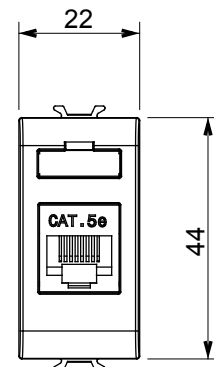

Wide range of control devices, sockets for power supply (conforming to national and international standards) signal pick-up, climate control, comfort management, technical alarm signalling and emergency lighting management. The ChoruSmart modular devices are available in five colours, glossy white, satin white, natural beige, satin black and lacquered titanium and in various sizes from 1/2, 1, 2 and 3 modules. Thanks to the mounting supports for rectangular, square and round boxes, endless combinations can be created with the ChoruSmart range of plates.

Category	Data socket	Description	RJ45
Colour	Satin black	Use category	5e
Cables	FTP	Connection	Toolless
Number pairs	4	Standard	EN 60603-7-3
No. modules	1	Electrocod	3722
Material	Technopolymer		

DIMENSIONAL