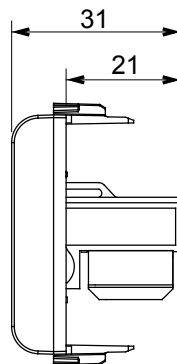

Wide range of control devices, sockets for power supply (conforming to national and international standards) signal pick-up, climate control, comfort management, technical alarm signalling and emergency lighting management. The ChoruSmart modular devices are available in five colours, glossy white, satin white, natural beige, satin black and lacquered titanium and in various sizes from 1/2, 1, 2 and 3 modules. Thanks to the mounting supports for rectangular, square and round boxes, endless combinations can be created with the ChoruSmart range of plates.

Category	Data socket	Description	RJ45
Colour	Satin black	Use category	5e
Cables	UTP	Connection	Toolless
Number pairs	4	Standard	EN 60603-7-2
No. modules	1	Electrocod	3722
Material	Technopolymer		

DIMENSIONAL