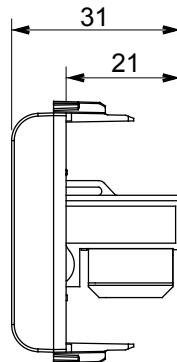

Wide range of control devices, sockets for power supply (conforming to national and international standards) signal pick-up, climate control, comfort management, technical alarm signalling and emergency lighting management. The ChoruSmart modular devices are available in five colours, glossy white, satin white, natural beige, satin black and lacquered titanium and in various sizes from 1/2, 1, 2 and 3 modules. Thanks to the mounting supports for rectangular, square and round boxes, endless combinations can be created with the ChoruSmart range of plates.

Category	Data socket	Description	RJ45
Colour	Satin black	Use category	5e
Cables	UTP	Connection	Toolless
Number pairs	4	Standard	EN 60603-7-2
No. modules	1	Electrocod	3722
Material	Technopolymer		

DIMENSIONAL