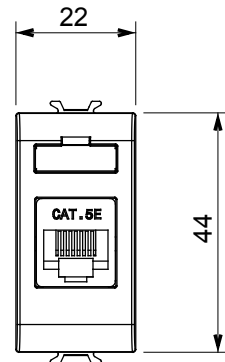

Wide range of control devices, sockets for power supply (conforming to national and international standards) signal pick-up, climate control, comfort management, technical alarm signalling and emergency lighting management. The ChoruSmart modular devices are available in five colours, glossy white, satin white, natural beige, satin black and lacquered titanium and in various sizes from 1/2, 1, 2 and 3 modules. Thanks to the mounting supports for rectangular, square and round boxes, endless combinations can be created with the ChoruSmart range of plates.

Category	Data socket	Description	RJ45
Colour	Satin black	Use category	5e
Cables	UTP	Connection	Toolless
Number pairs	4	Standard	EN 60603-7-2
No. modules	1	Electrocod	3722
Material	Technopolymer		

DIMENSIONAL