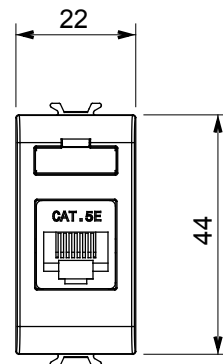

Wide range of control devices, sockets for power supply (conforming to national and international standards) signal pick-up, climate control, comfort management, technical alarm signalling and emergency lighting management. The ChoruSmart modular devices are available in five colours, glossy white, satin white, natural beige, satin black and lacquered titanium and in various sizes from 1/2, 1, 2 and 3 modules. Thanks to the mounting supports for rectangular, square and round boxes, endless combinations can be created with the ChoruSmart range of plates.

Category	Data socket	Description	RJ45
Colour	Satin black	Use category	5e
Cables	UTP	Connection	Toolless
Number pairs	4	Standard	EN 60603-7-2
No. modules	1	Electrocod	3722
Material	Technopolymer		

DIMENSIONAL