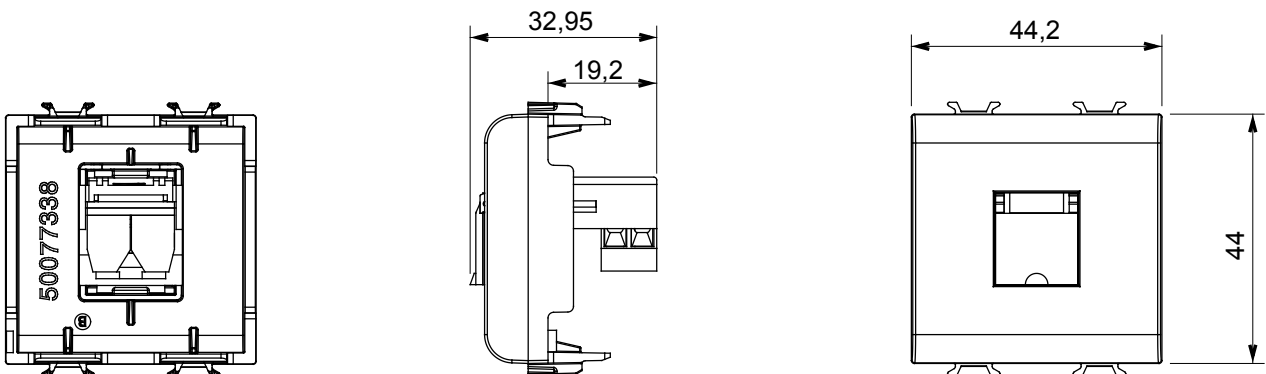

Wide range of control devices, sockets for power supply (conforming to national and international standards) signal pick-up, climate control, comfort management, technical alarm signalling and emergency lighting management. The ChoruSmart modular devices are available in five colours, glossy white, satin white, natural beige, satin black and lacquered titanium and in various sizes from 1/2, 1, 2 and 3 modules. Thanks to the mounting supports for rectangular, square and round boxes, endless combinations can be created with the ChoruSmart range of plates.

Category	Telephone socket-outlet	Description	RJ11
Colour	Satin black	Type	Screw-on terminals
Connection	Screw-on terminals	No. modules	2
Electrocod	3720	Material	Technopolymer

### DIMENSIONAL