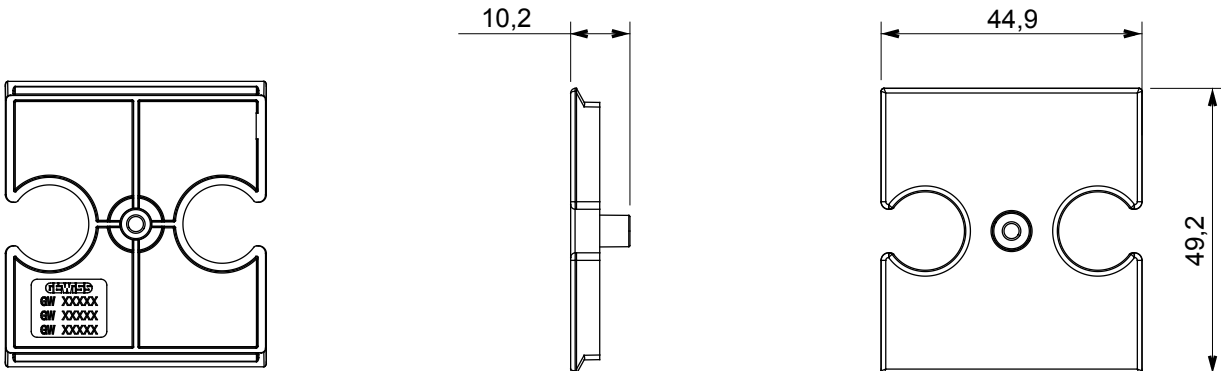

Wide range of control devices, sockets for power supply (conforming to national and international standards) signal pick-up, climate control, comfort management, technical alarm signalling and emergency lighting management. The ChoruSmart modular devices are available in five colours, glossy white, satin white, natural beige, satin black and lacquered titanium and in various sizes from 1/2, 1, 2 and 3 modules. Thanks to the mounting supports for rectangular, square and round boxes, endless combinations can be created with the ChoruSmart range of plates.

Description	For TV/R-SAT base	Colour	Satin black
Characteristics	Cover for antenna sockets	No. holes	2
Electrocod	0122	Material	Technopolymer

DIMENSIONAL

STANDARDS/APPROVALS