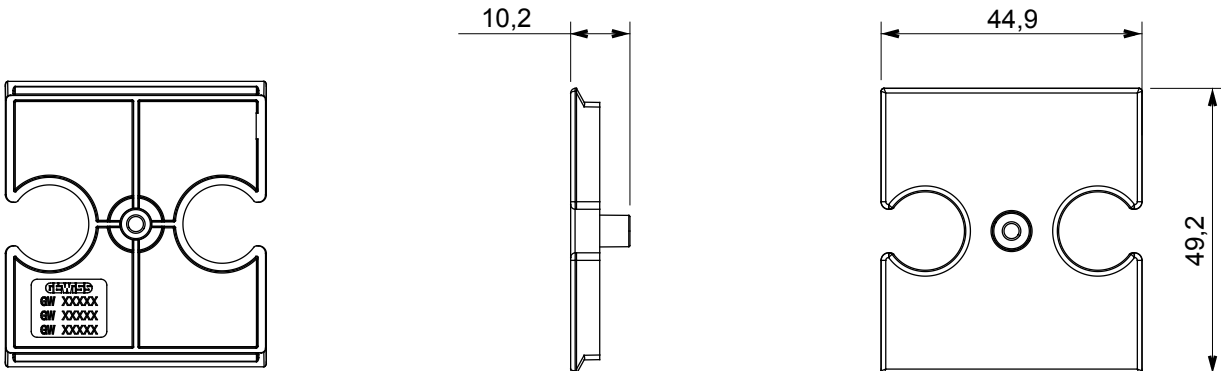

Wide range of control devices, sockets for power supply (conforming to national and international standards) signal pick-up, climate control, comfort management, technical alarm signalling and emergency lighting management. The ChoruSmart modular devices are available in five colours, glossy white, satin white, natural beige, satin black and lacquered titanium and in various sizes from 1/2, 1, 2 and 3 modules. Thanks to the mounting supports for rectangular, square and round boxes, endless combinations can be created with the ChoruSmart range of plates.

|                 |                           |           |               |
|-----------------|---------------------------|-----------|---------------|
| Description     | For TV-R base             | Colour    | Satin black   |
| Characteristics | Cover for antenna sockets | No. holes | 2             |
| Electrocod      | 0122                      | Material  | Technopolymer |

### DIMENSIONAL