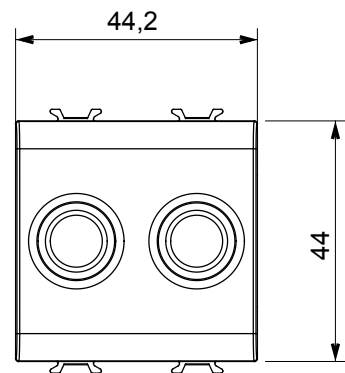

DIMENSIONAL