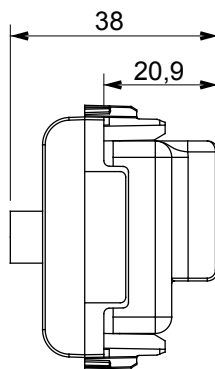

Wide range of control devices, sockets for power supply (conforming to national and international standards) signal pick-up, climate control, comfort management, technical alarm signalling and emergency lighting management. The ChoruSmart modular devices are available in five colours, glossy white, satin white, natural beige, satin black and lacquered titanium and in various sizes from 1/2, 1, 2 and 3 modules. Thanks to the mounting supports for rectangular, square and round boxes, endless combinations can be created with the ChoruSmart range of plates.

Category	TV/SAT socket-outlet	Description	Direct
Colour	Satin black	Attenuation	0 dB
Connectors	TV-SAT	Standard	EN 60728-4; IEC 61169-2; IEC 61169-24
No. modules	2	Cable fixing	With screw
Case	Pressure casting zamak metal body	Electrocod	0131
Material	Technopolymer		

DIMENSIONAL

STANDARDS/APPROVALS