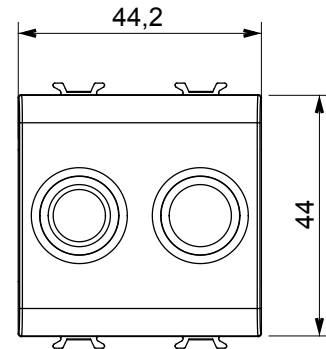

Wide range of control devices, sockets for power supply (conforming to national and international standards) signal pick-up, climate control, comfort management, technical alarm signalling and emergency lighting management. The ChoruSmart modular devices are available in five colours, glossy white, satin white, natural beige, satin black and lacquered titanium and in various sizes from 1/2, 1, 2 and 3 modules. Thanks to the mounting supports for rectangular, square and round boxes, endless combinations can be created with the ChoruSmart range of plates.

Category	TV/FM socket-outlet	Description	Direct
Colour	Satin black	Attenuation	0 dB
Connectors	TV-FM	Standard	EN 60728-4; IEC 61169-2
No. modules	2	Cable fixing	With screw
Case	Pressure casting zamak metal body	Electrocod	0131
Material	Technopolymer		

### DIMENSIONAL