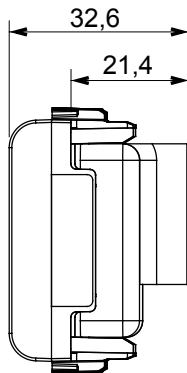

Wide range of control devices, sockets for power supply (conforming to national and international standards) signal pick-up, climate control, comfort management, technical alarm signalling and emergency lighting management. The ChoruSmart modular devices are available in five colours, glossy white, satin white, natural beige, satin black and lacquered titanium and in various sizes from 1/2, 1, 2 and 3 modules. Thanks to the mounting supports for rectangular, square and round boxes, endless combinations can be created with the ChoruSmart range of plates.

Category	TV/FM socket-outlet	Description	Direct
Colour	Satin black	Attenuation	0 dB
Connectors	TV-FM	Standard	EN 60728-4; IEC 61169-2
No. modules	2	Cable fixing	With screw
Case	Pressure casting zamak metal body	Electrocod	0131
Material	Technopolymer		

### DIMENSIONAL