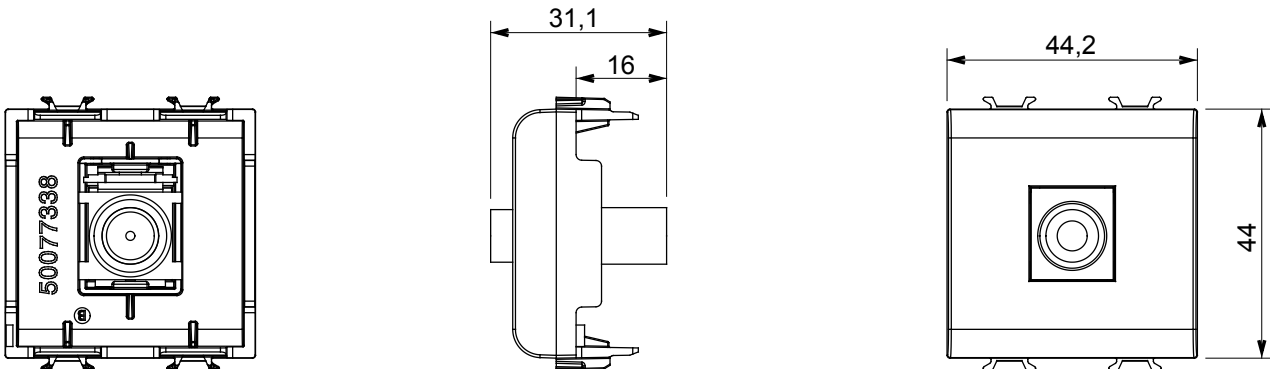

Wide range of control devices, sockets for power supply (conforming to national and international standards) signal pick-up, climate control, comfort management, technical alarm signalling and emergency lighting management. The ChoruSmart modular devices are available in five colours, glossy white, satin white, natural beige, satin black and lacquered titanium and in various sizes from 1/2, 1, 2 and 3 modules. Thanks to the mounting supports for rectangular, square and round boxes, endless combinations can be created with the ChoruSmart range of plates.

Category	TV/SAT socket-outlet	Description	Direct
Colour	Satin black	Attenuation	0 dB
Frequency	5-2400 MHz	Shielding	Class A
For connector type	F-Female	Standard	IEC 61169-24
No. modules	2	Cable fixing	Pressure-operated
Case	Plastic material body	Electrocod	0131
Material	Technopolymer		

DIMENSIONAL

STANDARDS/APPROVALS