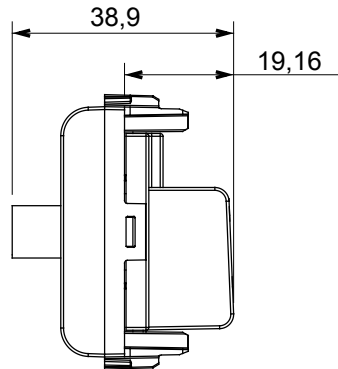

Wide range of control devices, sockets for power supply (conforming to national and international standards) signal pick-up, climate control, comfort management, technical alarm signalling and emergency lighting management. The ChoruSmart modular devices are available in five colours, glossy white, satin white, natural beige, satin black and lacquered titanium and in various sizes from 1/2, 1, 2 and 3 modules. Thanks to the mounting supports for rectangular, square and round boxes, endless combinations can be created with the ChoruSmart range of plates.

| | | | |
|--------------------|-----------------------------------|--------------|--------------------------|
| Category | TV/SAT socket-outlet | Description | Direct |
| Colour | Satin black | Attenuation | 0 dB |
| Frequency | 5-2400 MHz | Shielding | Class A |
| For connector type | F-Female | Standard | EN 60728-4; IEC 61169-24 |
| No. modules | 1 | Cable fixing | With screw |
| Case | Pressure casting zamak metal body | Electrocod | 0131 |
| Material | Technopolymer | | |

DIMENSIONAL

STANDARDS/APPROVALS