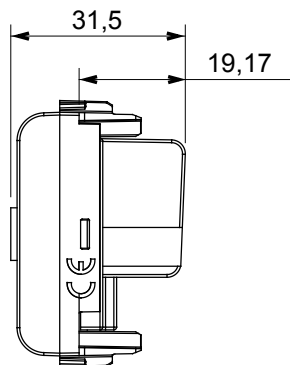

DIMENSIONAL