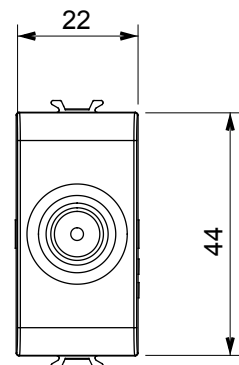

DIMENSIONAL