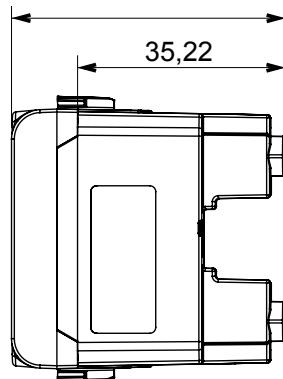

Wide range of control devices, sockets for power supply (conforming to national and international standards) signal pick-up, climate control, comfort management, technical alarm signalling and emergency lighting management. The ChoruSmart modular devices are available in five colours, glossy white, satin white, natural beige, satin black and lacquered titanium and in various sizes from 1/2, 1, 2 and 3 modules. Thanks to the mounting supports for rectangular, square and round boxes, endless combinations can be created with the ChoruSmart range of plates.

Category	Socket-outlet	Description	2P - 10 A
Colour	Satin black	Voltage	250 V ac
Standard	Israeli	Characteristics	With safety shutters
For plug pins	Round Ø 4 mm	Wiring terminals	With screw
Standard	IEC 60884-1	Resistance at test voltage	2000 V at 50 Hz for 1 minute
Insulation resistance	> 5 MOhm	Prolonged operation socket (no.of position changes)	10.000 at In 250 V ac cosφ=0,8
Thermo-pressure with ball	125 °C	Glow Wire Test	850 °C
Terminal grip on cable traction	> 50 N	Terminal tightening capacity stranded cables (mm <sup>2</sup> )	min. 0,75 - max. 2x4
Terminal tightening capacity solid cables (mm <sup>2</sup> )	min. 0,5 - max. 2x2,5	No. modules	1
Electrocod	0131	Material	Technopolymer

### DIMENSIONAL