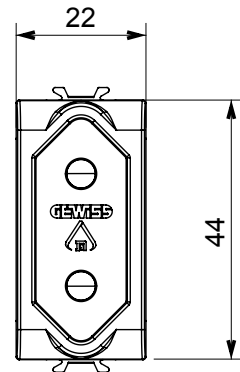

Wide range of control devices, sockets for power supply (conforming to national and international standards) signal pick-up, climate control, comfort management, technical alarm signalling and emergency lighting management. The ChoruSmart modular devices are available in five colours, glossy white, satin white, natural beige, satin black and lacquered titanium and in various sizes from 1/2, 1, 2 and 3 modules. Thanks to the mounting supports for rectangular, square and round boxes, endless combinations can be created with the ChoruSmart range of plates.

Category	Socket-outlet	Description	2P - 10 A
Colour	Satin black	Voltage	250 V ac
Standard	Israeli	Characteristics	With safety shutters
For plug pins	Round Ø 4 mm	Wiring terminals	With screw
Standard	IEC 60884-1	Resistance at test voltage	2000 V at 50 Hz for 1 minute
Insulation resistance	> 5 MOhm	Prolonged operation socket (no.of position changes)	10.000 at In 250 V ac cosφ=0,8
Thermo-pressure with ball	125 °C	Glow Wire Test	850 °C
Terminal grip on cable traction	> 50 N	Terminal tightening capacity stranded cables (mm <sup>2</sup> )	min. 0,75 - max. 2x4
Terminal tightening capacity solid cables (mm <sup>2</sup> )	min. 0,5 - max. 2x2,5	No. modules	1
Electrocod	0131	Material	Technopolymer

### DIMENSIONAL