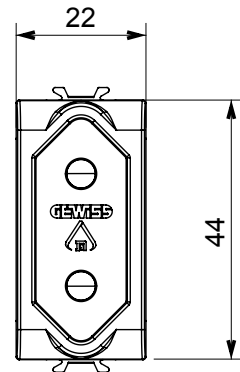

DIMENSIONAL