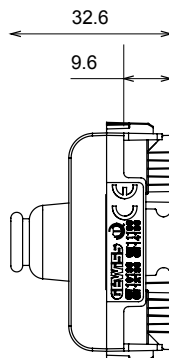

## GW12196

CHORUSMART - Domestic range

Wide range of control devices, sockets for power supply (conforming to national and international standards) signal pick-up, climate control, comfort management, technical alarm signalling and emergency lighting management. The ChoruSmart modular devices are available in five colours, glossy white, satin white, natural beige, satin black and lacquered titanium and in various sizes from 1/2, 1, 2 and 3 modules. Thanks to the mounting supports for rectangular, square and round boxes, endless combinations can be created with the ChoruSmart range of plates.

Category	Blanking module with cable output	Colour	Satin black
Description	1 module	Standard	EN 60669-1
Thermo-pressure with ball	125 °C	Glow Wire Test	850 °C
No. modules	1	Material	Technopolymer
Electrocod	0100		

### DIMENSIONAL