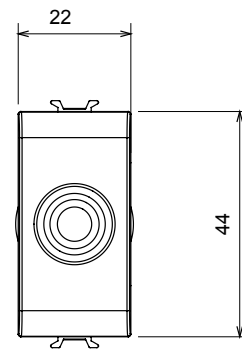

## GW12196

CHORUSMART - Domestic range

Wide range of control devices, sockets for power supply (conforming to national and international standards) signal pick-up, climate control, comfort management, technical alarm signalling and emergency lighting management. The ChoruSmart modular devices are available in five colours, glossy white, satin white, natural beige, satin black and lacquered titanium and in various sizes from 1/2, 1, 2 and 3 modules. Thanks to the mounting supports for rectangular, square and round boxes, endless combinations can be created with the ChoruSmart range of plates.

Category	Blanking module with cable output	Colour	Satin black
Description	1 module	Standard	EN 60669-1
Thermo-pressure with ball	125 °C	Glow Wire Test	850 °C
No. modules	1	Material	Technopolymer
Electrocod	0100		

### DIMENSIONAL