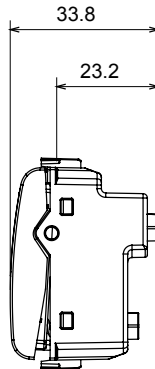

DIMENSIONAL