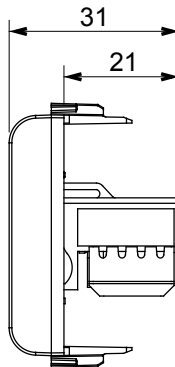

Wide range of control devices, sockets for power supply (conforming to national and international standards) signal pick-up, climate control, comfort management, technical alarm signalling and emergency lighting management. The ChoruSmart modular devices are available in five colours, glossy white, satin white, natural beige, satin black and lacquered titanium and in various sizes from 1/2, 1, 2 and 3 modules. Thanks to the mounting supports for rectangular, square and round boxes, endless combinations can be created with the ChoruSmart range of plates.

Category	Data socket	Description	RJ45
Colour	Ivory	Use category	6
Cables	UTP	Connection	Toolless
Number pairs	4	Standard	EN 60603-7-4
No. modules	1	Material	Technopolymer

### DIMENSIONAL