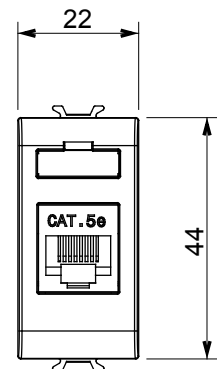

Wide range of control devices, sockets for power supply (conforming to national and international standards) signal pick-up, climate control, comfort management, technical alarm signalling and emergency lighting management. The ChoruSmart modular devices are available in five colours, glossy white, satin white, natural beige, satin black and lacquered titanium and in various sizes from 1/2, 1, 2 and 3 modules. Thanks to the mounting supports for rectangular, square and round boxes, endless combinations can be created with the ChoruSmart range of plates.

Category	Data socket	Description	RJ45
Colour	Ivory	Use category	5e
Cables	FTP	Connection	Toolless
Number pairs	4	Standard	EN 60603-7-3
No. modules	1	Material	Technopolymer

### DIMENSIONAL