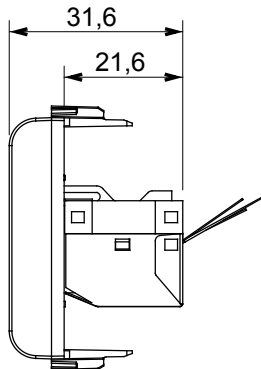

Wide range of control devices, sockets for power supply (conforming to national and international standards) signal pick-up, climate control, comfort management, technical alarm signalling and emergency lighting management. The ChoruSmart modular devices are available in five colours, glossy white, satin white, natural beige, satin black and lacquered titanium and in various sizes from 1/2, 1, 2 and 3 modules. Thanks to the mounting supports for rectangular, square and round boxes, endless combinations can be created with the ChoruSmart range of plates.

Category	Data socket	Description	RJ45
Colour	Ivory	Use category	5e
Cables	FTP	Connection	Toolless
Number pairs	4	Standard	EN 60603-7-3
No. modules	1	Material	Technopolymer

### DIMENSIONAL