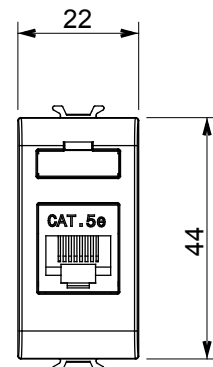

Wide range of control devices, sockets for power supply (conforming to national and international standards) signal pick-up, climate control, comfort management, technical alarm signalling and emergency lighting management. The ChoruSmart modular devices are available in five colours, glossy white, satin white, natural beige, satin black and lacquered titanium and in various sizes from 1/2, 1, 2 and 3 modules. Thanks to the mounting supports for rectangular, square and round boxes, endless combinations can be created with the ChoruSmart range of plates.

Category	Data socket	Description	RJ45
Colour	Ivory	Use category	5e
Cables	FTP	Connection	Toolless
Number pairs	4	Standard	EN 60603-7-3
No. modules	1	Material	Technopolymer

DIMENSIONAL

STANDARDS/APPROVALS