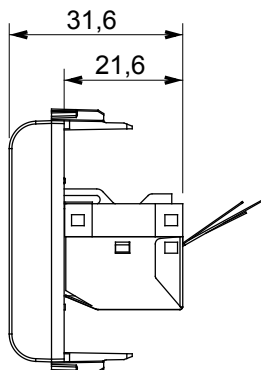

Wide range of control devices, sockets for power supply (conforming to national and international standards) signal pick-up, climate control, comfort management, technical alarm signalling and emergency lighting management. The ChoruSmart modular devices are available in five colours, glossy white, satin white, natural beige, satin black and lacquered titanium and in various sizes from 1/2, 1, 2 and 3 modules. Thanks to the mounting supports for rectangular, square and round boxes, endless combinations can be created with the ChoruSmart range of plates.

Category	Data socket	Description	RJ45
Colour	Ivory	Use category	5e
Cables	FTP	Connection	Toolless
Number pairs	4	Standard	EN 60603-7-3
No. modules	1	Material	Technopolymer

DIMENSIONAL

STANDARDS/APPROVALS