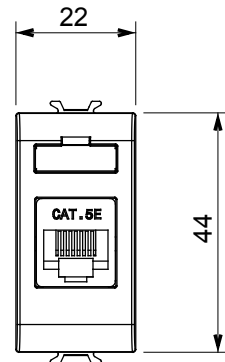

Wide range of control devices, sockets for power supply (conforming to national and international standards) signal pick-up, climate control, comfort management, technical alarm signalling and emergency lighting management. The ChoruSmart modular devices are available in five colours, glossy white, satin white, natural beige, satin black and lacquered titanium and in various sizes from 1/2, 1, 2 and 3 modules. Thanks to the mounting supports for rectangular, square and round boxes, endless combinations can be created with the ChoruSmart range of plates.

Category	Data socket	Description	RJ45
Colour	Ivory	Use category	5e
Cables	UTP	Connection	Toolless
Number pairs	4	Standard	EN 60603-7-2
No. modules	1	Material	Technopolymer

DIMENSIONAL

STANDARDS/APPROVALS