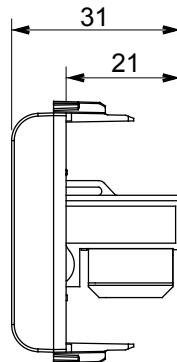

Wide range of control devices, sockets for power supply (conforming to national and international standards) signal pick-up, climate control, comfort management, technical alarm signalling and emergency lighting management. The ChoruSmart modular devices are available in five colours, glossy white, satin white, natural beige, satin black and lacquered titanium and in various sizes from 1/2, 1, 2 and 3 modules. Thanks to the mounting supports for rectangular, square and round boxes, endless combinations can be created with the ChoruSmart range of plates.

Category	Data socket	Description	RJ45
Colour	Ivory	Use category	5e
Cables	UTP	Connection	Toolless
Number pairs	4	Standard	EN 60603-7-2
No. modules	1	Material	Technopolymer

DIMENSIONAL

STANDARDS/APPROVALS