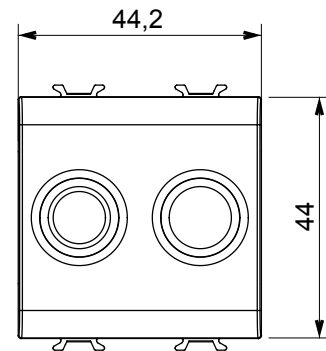

DIMENSIONAL