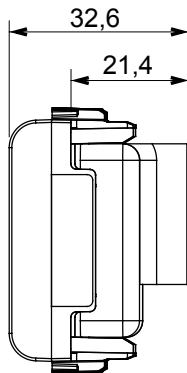

DIMENSIONAL