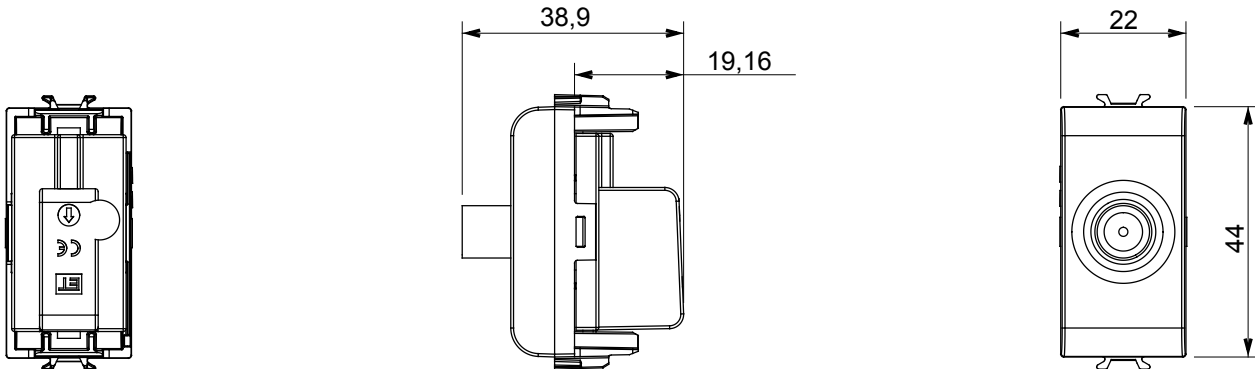

Wide range of control devices, sockets for power supply (conforming to national and international standards) signal pick-up, climate control, comfort management, technical alarm signalling and emergency lighting management. The ChoruSmart modular devices are available in five colours, glossy white, satin white, natural beige, satin black and lacquered titanium and in various sizes from 1/2, 1, 2 and 3 modules. Thanks to the mounting supports for rectangular, square and round boxes, endless combinations can be created with the ChoruSmart range of plates.

Category	TV/SAT socket-outlet	Description	Direct
Colour	Ivory	Attenuation	0 dB
Frequency	5-2400 MHz	Shielding	Class A
For connector type	F-Female	Standard	EN 60728-4; IEC 61169-24
No. modules	1	Cable fixing	With screw
Case	Pressure casting zamak metal body	Material	Technopolymer

### DIMENSIONAL