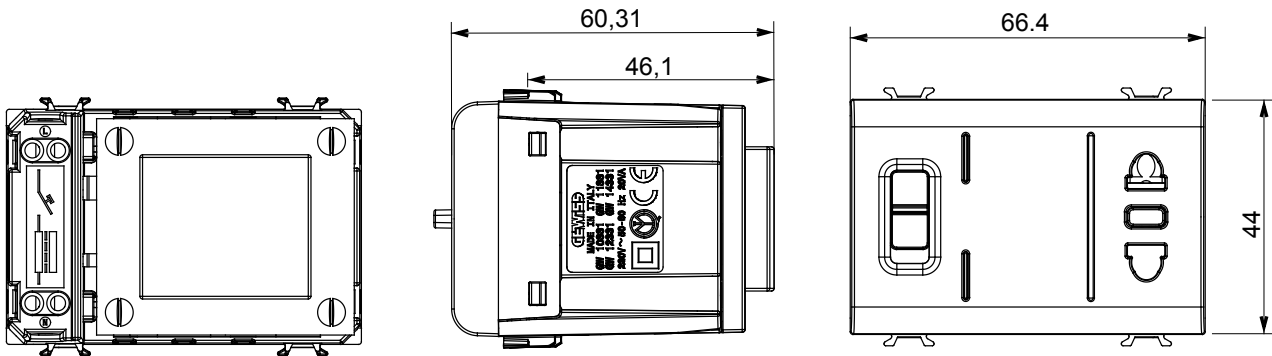

DIMENSIONAL

TECHNICAL SYMBOLOGY

STANDARDS/APPROVALS