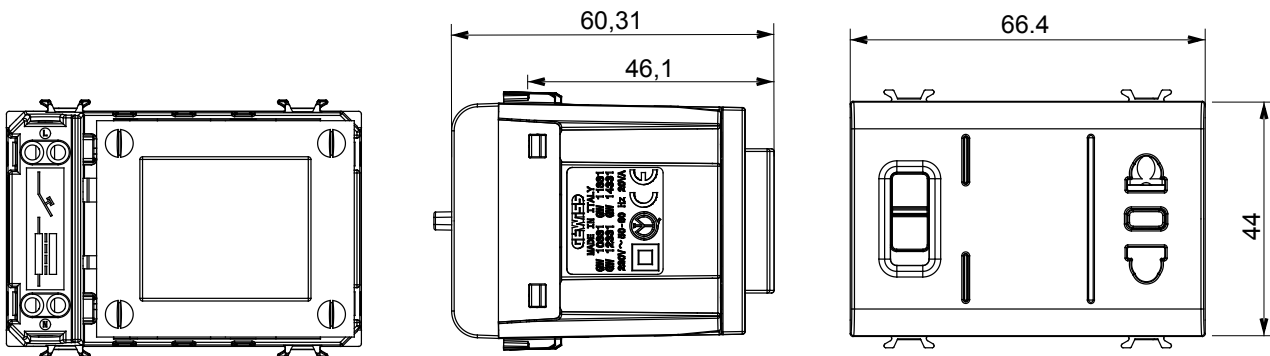

DIMENSIONAL

TECHNICAL SYMBOLOGY

STANDARDS/APPROVALS