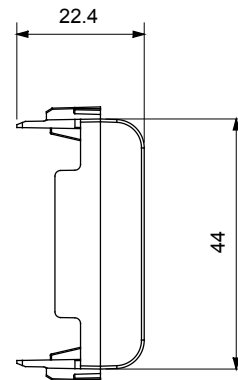

Wide range of control devices, sockets for power supply (conforming to national and international standards) signal pick-up, climate control, comfort management, technical alarm signalling and emergency lighting management. The ChoruSmart modular devices are available in five colours, glossy white, satin white, natural beige, satin black and lacquered titanium and in various sizes from 1/2, 1, 2 and 3 modules. Thanks to the mounting supports for rectangular, square and round boxes, endless combinations can be created with the ChoruSmart range of plates.

Category	Blanking module	Colour	Ivory
Description	2 modules	Standard	EN 60669-1
Thermo-pressure with ball	125 °C	Glow Wire Test	850 °C
No. modules	2	Material	Technopolymer

DIMENSIONAL

TECHNICAL SYMBOLOGY