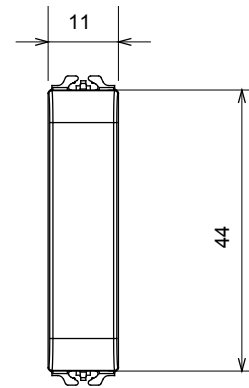

Wide range of control devices, sockets for power supply (conforming to national and international standards) signal pick-up, climate control, comfort management, technical alarm signalling and emergency lighting management. The ChoruSmart modular devices are available in five colours, glossy white, satin white, natural beige, satin black and lacquered titanium and in various sizes from 1/2, 1, 2 and 3 modules. Thanks to the mounting supports for rectangular, square and round boxes, endless combinations can be created with the ChoruSmart range of plates.

Category	Blanking module	Colour	Ivory
Description	1/2 module	Standard	EN 60669-1
Thermo-pressure with ball	125 °C	Glow Wire Test	850 °C
No. modules	1/2	Material	Technopolymer

DIMENSIONAL

TECHNICAL SYMBOLOGY