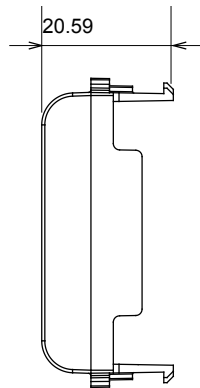

Wide range of control devices, sockets for power supply (conforming to national and international standards) signal pick-up, climate control, comfort management, technical alarm signalling and emergency lighting management. The ChoruSmart modular devices are available in five colours, glossy white, satin white, natural beige, satin black and lacquered titanium and in various sizes from 1/2, 1, 2 and 3 modules. Thanks to the mounting supports for rectangular, square and round boxes, endless combinations can be created with the ChoruSmart range of plates.

Category	Blanking module	Colour	Ivory
Description	1/2 module	Standard	EN 60669-1
Thermo-pressure with ball	125 °C	Glow Wire Test	850 °C
No. modules	1/2	Material	Technopolymer

DIMENSIONAL

TECHNICAL SYMBOLOGY