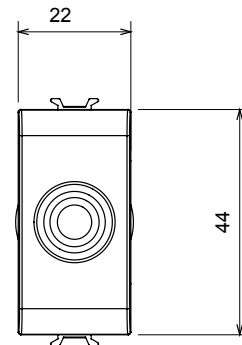

Wide range of control devices, sockets for power supply (conforming to national and international standards) signal pick-up, climate control, comfort management, technical alarm signalling and emergency lighting management. The ChoruSmart modular devices are available in five colours, glossy white, satin white, natural beige, satin black and lacquered titanium and in various sizes from 1/2, 1, 2 and 3 modules. Thanks to the mounting supports for rectangular, square and round boxes, endless combinations can be created with the ChoruSmart range of plates.

Category	Blanking module with cable output	Colour	Ivory
Description	1 module	Standard	EN 60669-1
Thermo-pressure with ball	125 °C	Glow Wire Test	850 °C
No. modules	1	Material	Technopolymer

### DIMENSIONAL