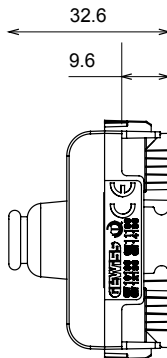

Wide range of control devices, sockets for power supply (conforming to national and international standards) signal pick-up, climate control, comfort management, technical alarm signalling and emergency lighting management. The ChoruSmart modular devices are available in five colours, glossy white, satin white, natural beige, satin black and lacquered titanium and in various sizes from 1/2, 1, 2 and 3 modules. Thanks to the mounting supports for rectangular, square and round boxes, endless combinations can be created with the ChoruSmart range of plates.

Category	Blanking module with cable output	Colour	Ivory
Description	1 module	Standard	EN 60669-1
Thermo-pressure with ball	125 °C	Glow Wire Test	850 °C
No. modules	1	Material	Technopolymer

### DIMENSIONAL