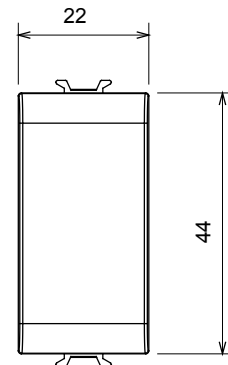

Wide range of control devices, sockets for power supply (conforming to national and international standards) signal pick-up, climate control, comfort management, technical alarm signalling and emergency lighting management. The ChoruSmart modular devices are available in five colours, glossy white, satin white, natural beige, satin black and lacquered titanium and in various sizes from 1/2, 1, 2 and 3 modules. Thanks to the mounting supports for rectangular, square and round boxes, endless combinations can be created with the ChoruSmart range of plates.

Category	Blanking module	Colour	Ivory
Description	1 module	Standard	EN 60669-1
Thermo-pressure with ball	125 °C	Glow Wire Test	850 °C
No. modules	1	Material	Technopolymer

DIMENSIONAL

TECHNICAL SYMBOLOGY