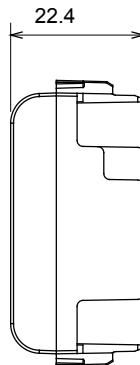

Wide range of control devices, sockets for power supply (conforming to national and international standards) signal pick-up, climate control, comfort management, technical alarm signalling and emergency lighting management. The ChoruSmart modular devices are available in five colours, glossy white, satin white, natural beige, satin black and lacquered titanium and in various sizes from 1/2, 1, 2 and 3 modules. Thanks to the mounting supports for rectangular, square and round boxes, endless combinations can be created with the ChoruSmart range of plates.

Category	Blanking module	Colour	Ivory
Description	1 module	Standard	EN 60669-1
Thermo-pressure with ball	125 °C	Glow Wire Test	850 °C
No. modules	1	Material	Technopolymer

DIMENSIONAL

TECHNICAL SYMBOLOGY