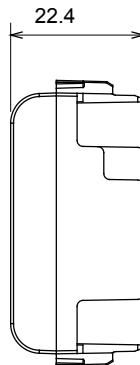

Wide range of control devices, sockets for power supply (conforming to national and international standards) signal pick-up, climate control, comfort management, technical alarm signalling and emergency lighting management. The ChoruSmart modular devices are available in five colours, glossy white, satin white, natural beige, satin black and lacquered titanium and in various sizes from 1/2, 1, 2 and 3 modules. Thanks to the mounting supports for rectangular, square and round boxes, endless combinations can be created with the ChoruSmart range of plates.

Category	Blanking module	Colour	Ivory
Description	1 module	Standard	EN 60669-1
Thermo-pressure with ball	125 °C	Glow Wire Test	850 °C
No. modules	1	Material	Technopolymer

### DIMENSIONAL