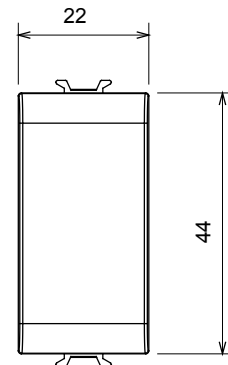

Wide range of control devices, sockets for power supply (conforming to national and international standards) signal pick-up, climate control, comfort management, technical alarm signalling and emergency lighting management. The ChoruSmart modular devices are available in five colours, glossy white, satin white, natural beige, satin black and lacquered titanium and in various sizes from 1/2, 1, 2 and 3 modules. Thanks to the mounting supports for rectangular, square and round boxes, endless combinations can be created with the ChoruSmart range of plates.

Category	Blanking module	Colour	Ivory
Description	1 module	Standard	EN 60669-1
Thermo-pressure with ball	125 °C	Glow Wire Test	850 °C
No. modules	1	Material	Technopolymer

### DIMENSIONAL