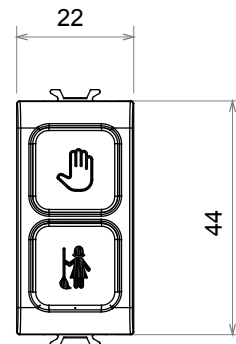

Wide range of control devices, sockets for power supply (conforming to national and international standards) signal pick-up, climate control, comfort management, technical alarm signalling and emergency lighting management. The ChoruSmart modular devices are available in five colours, glossy white, satin white, natural beige, satin black and lacquered titanium and in various sizes from 1/2, 1, 2 and 3 modules. Thanks to the mounting supports for rectangular, square and round boxes, endless combinations can be created with the ChoruSmart range of plates.

Category	Indicator lamp	Symbol	DND+MUR
Colour	Glossy white	Diffuser colour	Opal diffuser
Standard	EN 62094-1	Thermo-pressure with ball	125 °C
Glow Wire Test	850 °C	No. modules	1
Electrocod	0781		

### DIMENSIONAL