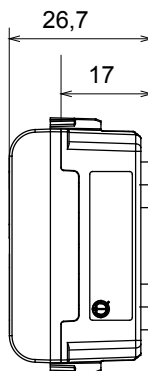

Wide range of control devices, sockets for power supply (conforming to national and international standards) signal pick-up, climate control, comfort management, technical alarm signalling and emergency lighting management. The ChoruSmart modular devices are available in five colours, glossy white, satin white, natural beige, satin black and lacquered titanium and in various sizes from 1/2, 1, 2 and 3 modules. Thanks to the mounting supports for rectangular, square and round boxes, endless combinations can be created with the ChoruSmart range of plates.

Category	Indicator lamp	Symbol	DND+MUR
Colour	Glossy white	Diffuser colour	Opal diffuser
Standard	EN 62094-1	Thermo-pressure with ball	125 °C
Glow Wire Test	850 °C	No. modules	1
Electrocod	0781		

### DIMENSIONAL