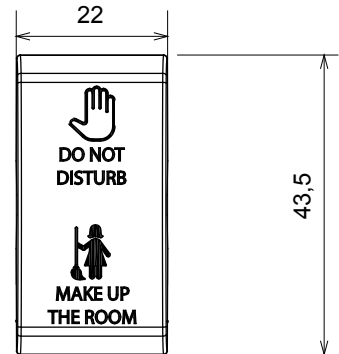

Wide range of control devices, sockets for power supply (conforming to national and international standards) signal pick-up, climate control, comfort management, technical alarm signalling and emergency lighting management. The ChoruSmart modular devices are available in five colours, glossy white, satin white, natural beige, satin black and lacquered titanium and in various sizes from 1/2, 1, 2 and 3 modules. Thanks to the mounting supports for rectangular, square and round boxes, endless combinations can be created with the ChoruSmart range of plates.

Category	Replaceable button key	Button key	Neutral
Symbol	DND+MUR	Colour	Glossy white
Standard	EN 60669-1	Thermo-pressure with ball	125 °C
Glow Wire Test	850 °C	No. modules	1
Electrocod	140		

### DIMENSIONAL