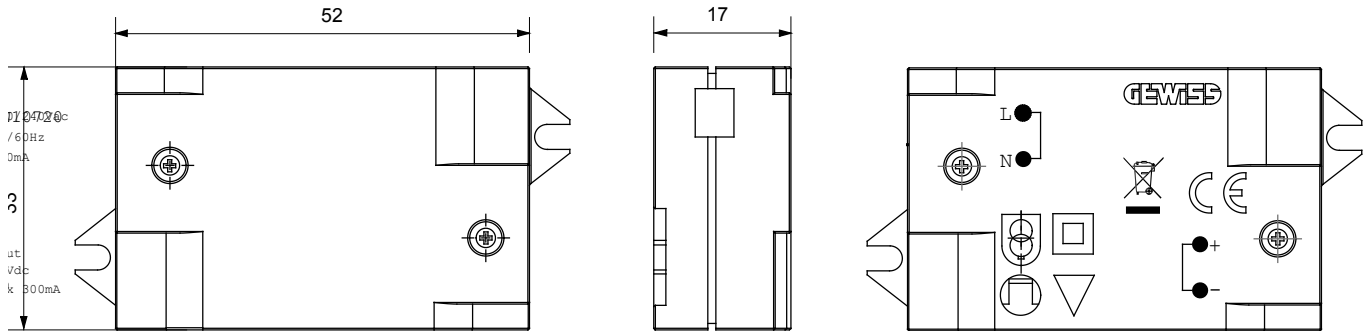

Wide range of control devices, sockets for power supply (conforming to national and international standards) signal pick-up, climate control, comfort management, technical alarm signalling and emergency lighting management. The ChoruSmart modular devices are available in five colours, glossy white, satin white, natural beige, satin black and lacquered titanium and in various sizes from 1/2, 1, 2 and 3 modules. Thanks to the mounting supports for rectangular, square and round boxes, endless combinations can be created with the ChoruSmart range of plates.

Description	Power supply	Colour	White
Output voltage	12 V dc	Max current supplied	300 mA
IP degree	IP20	Standard	EN 55015 - EN 61547 - EN 61000-3-2 - EN 61000-3-3
Wiring terminals	With screw	Terminal tightening capacity stranded cables (mm <sup>2</sup> )	min. 0,5 - max. 1,0
Terminal tightening capacity solid cables (mm <sup>2</sup> )	min. 0,5 - max. 1,0	Dimensions LxHxD (mm)	52x33x17
Electrocod	0510		

### DIMENSIONAL