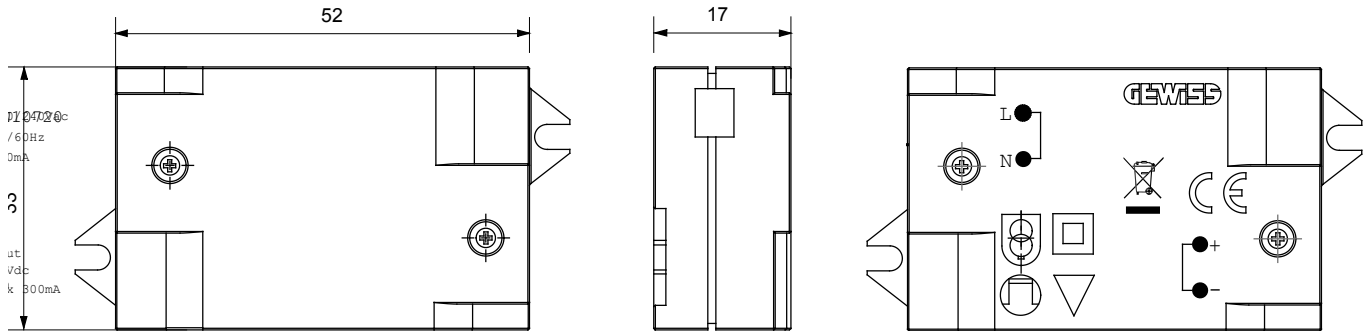

Wide range of control devices, sockets for power supply (conforming to national and international standards) signal pick-up, climate control, comfort management, technical alarm signalling and emergency lighting management. The ChoruSmart modular devices are available in five colours, glossy white, satin white, natural beige, satin black and lacquered titanium and in various sizes from 1/2, 1, 2 and 3 modules. Thanks to the mounting supports for rectangular, square and round boxes, endless combinations can be created with the ChoruSmart range of plates.

| | | | |
|--|---------------------|---|---|
| Description | Power supply | Colour | White |
| Output voltage | 12 V dc | Max current supplied | 300 mA |
| IP degree | IP20 | Standard | EN 55015 - EN 61547 - EN 61000-3-2 - EN 61000-3-3 |
| Wiring terminals | With screw | Terminal tightening capacity stranded cables (mm ²) | min. 0,5 - max. 1,0 |
| Terminal tightening capacity solid cables (mm ²) | min. 0,5 - max. 1,0 | Dimensions LxHxD (mm) | 52x33x17 |
| Electrocod | 0510 | | |

DIMENSIONAL

TECHNICAL SYMBOLOGY

IP

IP20

STANDARDS/APPROVALS