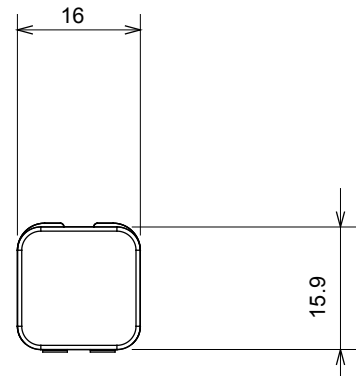

Wide range of control devices, sockets for power supply (conforming to national and international standards) signal pick-up, climate control, comfort management, technical alarm signalling and emergency lighting management. The ChoruSmart modular devices are available in five colours, glossy white, satin white, natural beige, satin black and lacquered titanium and in various sizes from 1/2, 1, 2 and 3 modules. Thanks to the mounting supports for rectangular, square and round boxes, endless combinations can be created with the ChoruSmart range of plates.

Category	Interchangeable diffuser	Type	Interchangeable
Colour	Opal diffuser	Description	Diffusers
Standard	EN 60669-1	Thermo-pressure with ball	125 °C
Glow Wire Test	850 °C	Symbol	Opal diffuser
Material	Technopolymer	Electrocod	0130

### DIMENSIONAL