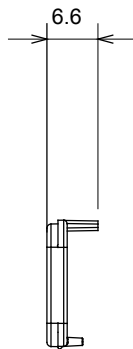

Wide range of control devices, sockets for power supply (conforming to national and international standards) signal pick-up, climate control, comfort management, technical alarm signalling and emergency lighting management. The ChoruSmart modular devices are available in five colours, glossy white, satin white, natural beige, satin black and lacquered titanium and in various sizes from 1/2, 1, 2 and 3 modules. Thanks to the mounting supports for rectangular, square and round boxes, endless combinations can be created with the ChoruSmart range of plates.

Category	Interchangeable diffuser	Type	Interchangeable
Colour	Opal diffuser	Description	Diffusers
Standard	EN 60669-1	Thermo-pressure with ball	125 °C
Glow Wire Test	850 °C	Symbol	Opal diffuser
Material	Technopolymer	Electrocod	0130

### DIMENSIONAL