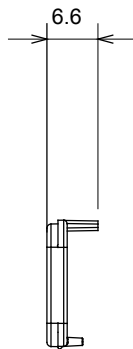

Wide range of control devices, sockets for power supply (conforming to national and international standards) signal pick-up, climate control, comfort management, technical alarm signalling and emergency lighting management. The ChoruSmart modular devices are available in five colours, glossy white, satin white, natural beige, satin black and lacquered titanium and in various sizes from 1/2, 1, 2 and 3 modules. Thanks to the mounting supports for rectangular, square and round boxes, endless combinations can be created with the ChoruSmart range of plates.

Category	Interchangeable diffuser	Type	Interchangeable
Colour	Green	Description	Diffusers
Standard	EN 60669-1	Thermo-pressure with ball	125 °C
Glow Wire Test	850 °C	Symbol	Green
Material	Technopolymer	Electrocod	0130

### DIMENSIONAL