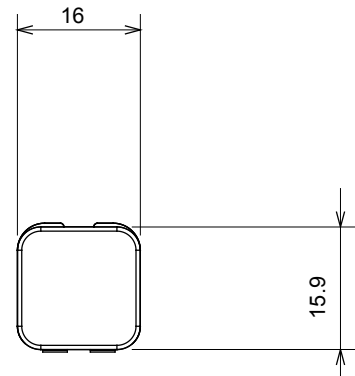

Wide range of control devices, sockets for power supply (conforming to national and international standards) signal pick-up, climate control, comfort management, technical alarm signalling and emergency lighting management. The ChoruSmart modular devices are available in five colours, glossy white, satin white, natural beige, satin black and lacquered titanium and in various sizes from 1/2, 1, 2 and 3 modules. Thanks to the mounting supports for rectangular, square and round boxes, endless combinations can be created with the ChoruSmart range of plates.

Category	Interchangeable diffuser	Type	Interchangeable
Colour	Green	Description	Diffusers
Standard	EN 60669-1	Thermo-pressure with ball	125 °C
Glow Wire Test	850 °C	Symbol	Green
Material	Technopolymer	Electrocod	0130

### DIMENSIONAL