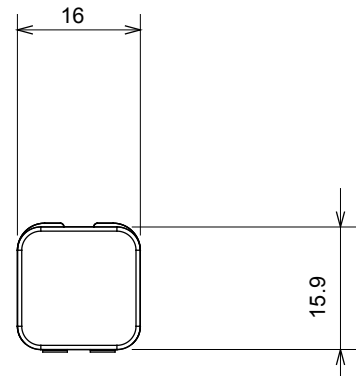

DIMENSIONAL

TECHNICAL SYMBOLOGY

STANDARDS/APPROVALS