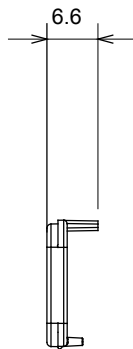

DIMENSIONAL