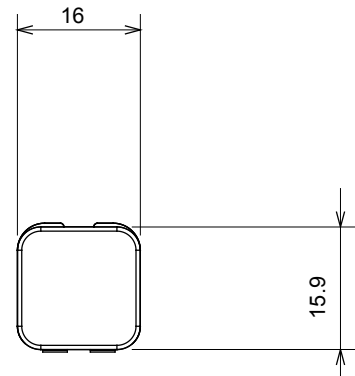

DIMENSIONAL

TECHNICAL SYMBOLOGY

STANDARDS/APPROVALS