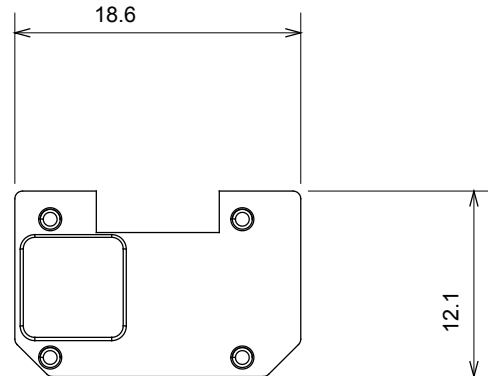

DIMENSIONAL

TECHNICAL SYMBOLOGY

STANDARDS/APPROVALS