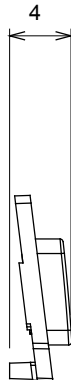

DIMENSIONAL