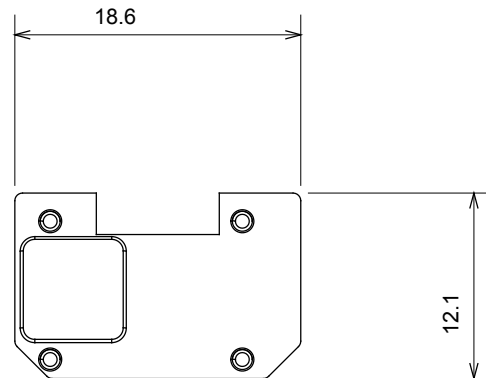

DIMENSIONAL

TECHNICAL SYMBOLOGY

STANDARDS/APPROVALS