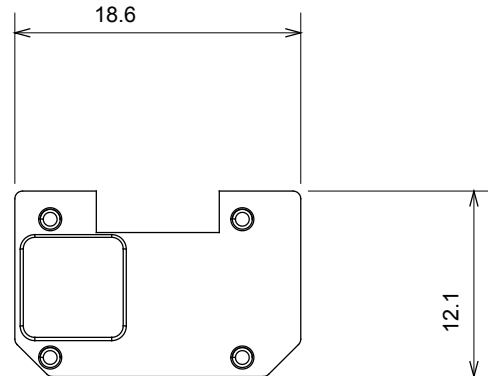

Wide range of control devices, sockets for power supply (conforming to national and international standards) signal pick-up, climate control, comfort management, technical alarm signalling and emergency lighting management. The ChoruSmart modular devices are available in five colours, glossy white, satin white, natural beige, satin black and lacquered titanium and in various sizes from 1/2, 1, 2 and 3 modules. Thanks to the mounting supports for rectangular, square and round boxes, endless combinations can be created with the ChoruSmart range of plates.

Category	Interchangeable symbol	Type	Illuminable
Colour	Transparent	Standard	EN 60669-1
Thermo-pressure with ball	125 °C	Glow Wire Test	850 °C
Suitable for	Numerical services	Symbol	Six
Material	Technopolymer	Electrocod	0130

### DIMENSIONAL