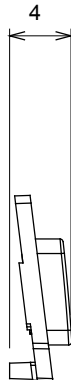

Wide range of control devices, sockets for power supply (conforming to national and international standards) signal pick-up, climate control, comfort management, technical alarm signalling and emergency lighting management. The ChoruSmart modular devices are available in five colours, glossy white, satin white, natural beige, satin black and lacquered titanium and in various sizes from 1/2, 1, 2 and 3 modules. Thanks to the mounting supports for rectangular, square and round boxes, endless combinations can be created with the ChoruSmart range of plates.

Category	Interchangeable symbol	Type	Illuminable
Colour	Transparent	Standard	EN 60669-1
Thermo-pressure with ball	125 °C	Glow Wire Test	850 °C
Suitable for	Numerical services	Symbol	Six
Material	Technopolymer	Electrocod	0130

### DIMENSIONAL

### TECHNICAL SYMBOLOGY