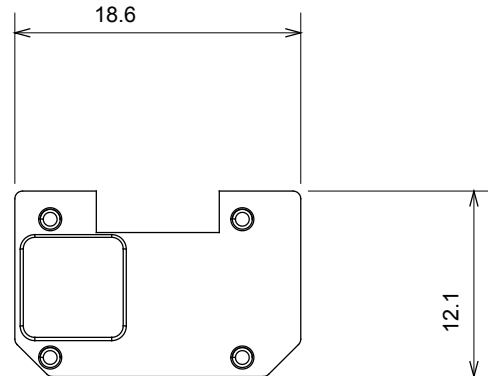

Wide range of control devices, sockets for power supply (conforming to national and international standards) signal pick-up, climate control, comfort management, technical alarm signalling and emergency lighting management. The ChoruSmart modular devices are available in five colours, glossy white, satin white, natural beige, satin black and lacquered titanium and in various sizes from 1/2, 1, 2 and 3 modules. Thanks to the mounting supports for rectangular, square and round boxes, endless combinations can be created with the ChoruSmart range of plates.

Category	Interchangeable symbol	Type	Illuminable
Colour	Transparent	Standard	EN 60669-1
Thermo-pressure with ball	125 °C	Glow Wire Test	850 °C
Suitable for	Numerical services	Symbol	Five
Material	Technopolymer	Electrocod	0130

### DIMENSIONAL