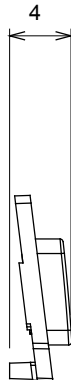

Wide range of control devices, sockets for power supply (conforming to national and international standards) signal pick-up, climate control, comfort management, technical alarm signalling and emergency lighting management. The ChoruSmart modular devices are available in five colours, glossy white, satin white, natural beige, satin black and lacquered titanium and in various sizes from 1/2, 1, 2 and 3 modules. Thanks to the mounting supports for rectangular, square and round boxes, endless combinations can be created with the ChoruSmart range of plates.

Category	Interchangeable symbol	Type	Illuminable
Colour	Transparent	Standard	EN 60669-1
Thermo-pressure with ball	125 °C	Glow Wire Test	850 °C
Suitable for	Numerical services	Symbol	Five
Material	Technopolymer	Electrocod	0130

### DIMENSIONAL

### TECHNICAL SYMBOLOGY