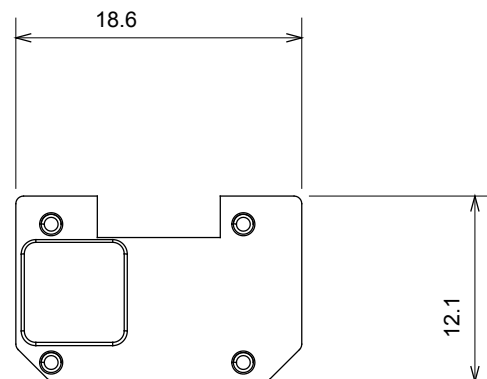

DIMENSIONAL

TECHNICAL SYMBOLOGY

STANDARDS/APPROVALS

GEWISS S.p.A. Via A. Volta, 1
24069 Cenate Sotto - Bergamo - Italy
tel. +39 035 94 61 11 fax +39 035 94 69 09
Company subject to the management and
coordination of Polifin S.p.A.

www.gewiss.com
sat@gewiss.com
Last update 05/06/2026

Data, measures, designs and pictures are shown
only as informative purposes,
and could be changed without previous notice