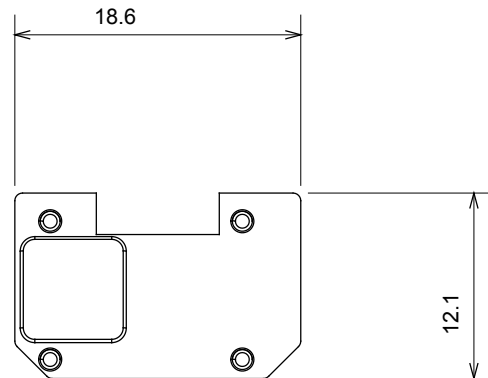

DIMENSIONAL

TECHNICAL SYMBOLOGY

STANDARDS/APPROVALS

GEWISS S.p.A. Via A. Volta, 1
24069 Cenate Sotto - Bergamo - Italy
tel. +39 035 94 61 11 fax +39 035 94 69 09
Company subject to the management and
coordination of Polifin S.p.A.

www.gewiss.com
sat@gewiss.com
Last update 05/06/2026

Data, measures, designs and pictures are shown
only as informative purposes,
and could be changed without previous notice