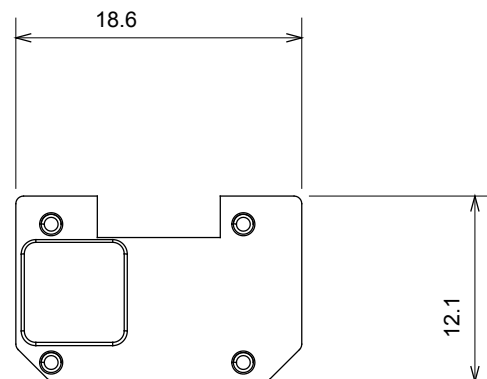

DIMENSIONAL

TECHNICAL SYMBOLOGY

STANDARDS/APPROVALS

GEWISS S.p.A. Via A. Volta, 1
24069 Cenate Sotto - Bergamo - Italy
tel. +39 035 94 61 11 fax +39 035 94 69 09
Company subject to the management and
coordination of Polifin S.p.A.

www.gewiss.com
sat@gewiss.com
Last update 11/07/2026

Data, measures, designs and pictures are shown
only as informative purposes,
and could be changed without previous notice