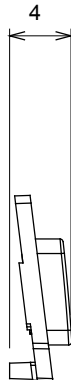

Wide range of control devices, sockets for power supply (conforming to national and international standards) signal pick-up, climate control, comfort management, technical alarm signalling and emergency lighting management. The ChoruSmart modular devices are available in five colours, glossy white, satin white, natural beige, satin black and lacquered titanium and in various sizes from 1/2, 1, 2 and 3 modules. Thanks to the mounting supports for rectangular, square and round boxes, endless combinations can be created with the ChoruSmart range of plates.

Category	Interchangeable symbol	Type	Illuminable
Colour	Transparent	Standard	EN 60669-1
Thermo-pressure with ball	125 °C	Glow Wire Test	850 °C
Suitable for	General services	Symbol	UP arrow
Material	Technopolymer	Electrocod	0130

### DIMENSIONAL

### TECHNICAL SYMBOLOGY