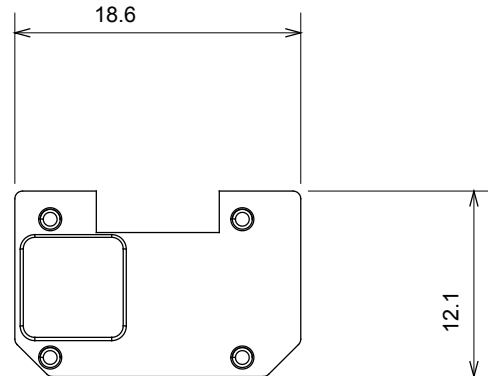

Wide range of control devices, sockets for power supply (conforming to national and international standards) signal pick-up, climate control, comfort management, technical alarm signalling and emergency lighting management. The ChoruSmart modular devices are available in five colours, glossy white, satin white, natural beige, satin black and lacquered titanium and in various sizes from 1/2, 1, 2 and 3 modules. Thanks to the mounting supports for rectangular, square and round boxes, endless combinations can be created with the ChoruSmart range of plates.

Category	Interchangeable symbol	Type	Illuminable
Colour	Transparent	Standard	EN 60669-1
Thermo-pressure with ball	125 °C	Glow Wire Test	850 °C
Suitable for	General services	Symbol	UP arrow
Material	Technopolymer	Electrocod	0130

### DIMENSIONAL