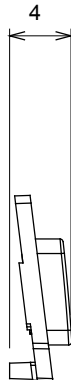

Wide range of control devices, sockets for power supply (conforming to national and international standards) signal pick-up, climate control, comfort management, technical alarm signalling and emergency lighting management. The ChoruSmart modular devices are available in five colours, glossy white, satin white, natural beige, satin black and lacquered titanium and in various sizes from 1/2, 1, 2 and 3 modules. Thanks to the mounting supports for rectangular, square and round boxes, endless combinations can be created with the ChoruSmart range of plates.

Category	Interchangeable symbol	Type	Illuminable
Colour	Transparent	Standard	EN 60669-1
Thermo-pressure with ball	125 °C	Glow Wire Test	850 °C
Suitable for	General services	Symbol	Nurse
Material	Technopolymer	Electrocod	0130

### DIMENSIONAL

### TECHNICAL SYMBOLOGY