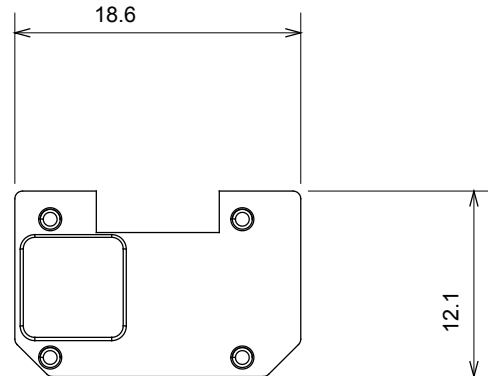

Wide range of control devices, sockets for power supply (conforming to national and international standards) signal pick-up, climate control, comfort management, technical alarm signalling and emergency lighting management. The ChoruSmart modular devices are available in five colours, glossy white, satin white, natural beige, satin black and lacquered titanium and in various sizes from 1/2, 1, 2 and 3 modules. Thanks to the mounting supports for rectangular, square and round boxes, endless combinations can be created with the ChoruSmart range of plates.

Category	Interchangeable symbol	Type	Illuminable
Colour	Transparent	Standard	EN 60669-1
Thermo-pressure with ball	125 °C	Glow Wire Test	850 °C
Suitable for	General services	Symbol	Nurse
Material	Technopolymer	Electrocod	0130

### DIMENSIONAL