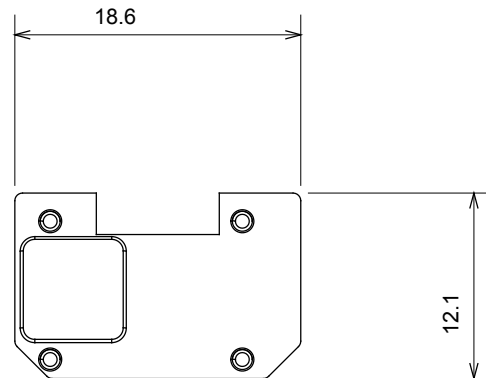

Wide range of control devices, sockets for power supply (conforming to national and international standards) signal pick-up, climate control, comfort management, technical alarm signalling and emergency lighting management. The ChoruSmart modular devices are available in five colours, glossy white, satin white, natural beige, satin black and lacquered titanium and in various sizes from 1/2, 1, 2 and 3 modules. Thanks to the mounting supports for rectangular, square and round boxes, endless combinations can be created with the ChoruSmart range of plates.

Category	Interchangeable symbol	Type	Illuminable
Colour	Transparent	Standard	EN 60669-1
Thermo-pressure with ball	125 °C	Glow Wire Test	850 °C
Suitable for	General services	Symbol	Nurse
Material	Technopolymer	Electrocod	0130

### DIMENSIONAL