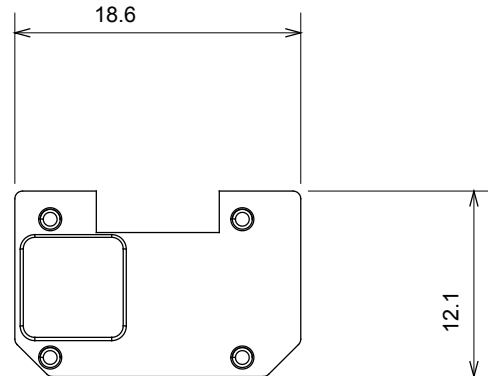

Wide range of control devices, sockets for power supply (conforming to national and international standards) signal pick-up, climate control, comfort management, technical alarm signalling and emergency lighting management. The ChoruSmart modular devices are available in five colours, glossy white, satin white, natural beige, satin black and lacquered titanium and in various sizes from 1/2, 1, 2 and 3 modules. Thanks to the mounting supports for rectangular, square and round boxes, endless combinations can be created with the ChoruSmart range of plates.

Category	Interchangeable symbol	Type	Illuminable
Colour	Transparent	Standard	EN 60669-1
Thermo-pressure with ball	125 °C	Glow Wire Test	850 °C
Suitable for	General services	Symbol	Table light
Material	Technopolymer	Electrocod	0130

### DIMENSIONAL