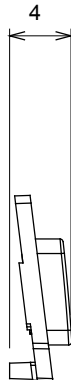

Wide range of control devices, sockets for power supply (conforming to national and international standards) signal pick-up, climate control, comfort management, technical alarm signalling and emergency lighting management. The ChoruSmart modular devices are available in five colours, glossy white, satin white, natural beige, satin black and lacquered titanium and in various sizes from 1/2, 1, 2 and 3 modules. Thanks to the mounting supports for rectangular, square and round boxes, endless combinations can be created with the ChoruSmart range of plates.

Category	Interchangeable symbol	Type	Illuminable
Colour	Transparent	Standard	EN 60669-1
Thermo-pressure with ball	125 °C	Glow Wire Test	850 °C
Suitable for	General services	Symbol	Table light
Material	Technopolymer	Electrocod	0130

### DIMENSIONAL

### TECHNICAL SYMBOLOGY