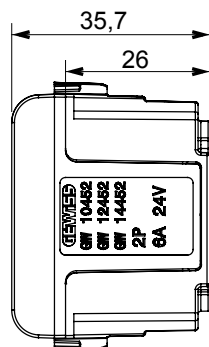

Product Data Sheet

GW10452

CHORUSMART - Domestic range

Wide range of control devices, sockets for power supply (conforming to national and international standards) signal pick-up, climate control, comfort management, technical alarm signalling and emergency lighting management. The ChoruSmart modular devices are available in five colours, glossy white, satin white, natural beige, satin black and lacquered titanium and in various sizes from 1/2, 1, 2 and 3 modules. Thanks to the mounting supports for rectangular, square and round boxes, endless combinations can be created with the ChoruSmart range of plates.

Category	SELV socket	Description	2P - 6A - 24 V polarised
Colour	Glossy white	For plug pins	Flat
No. modules	1	Electrocod	0131
Material	Technopolymer		

DIMENSIONAL

STANDARDS/APPROVALS

GEWISS S.p.A. Via A. Volta, 1
24069 Cenate Sotto - Bergamo - Italy
tel. +39 035 94 61 11 fax +39 035 94 69 09
Company subject to the management and
coordination of Polifin S.p.A.