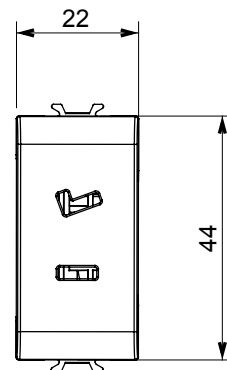

Product Data Sheet

GW10452

CHORUSMART - Domestic range

Wide range of control devices, sockets for power supply (conforming to national and international standards) signal pick-up, climate control, comfort management, technical alarm signalling and emergency lighting management. The ChoruSmart modular devices are available in five colours, glossy white, satin white, natural beige, satin black and lacquered titanium and in various sizes from 1/2, 1, 2 and 3 modules. Thanks to the mounting supports for rectangular, square and round boxes, endless combinations can be created with the ChoruSmart range of plates.

Category	SELV socket	Description	2P - 6A - 24 V polarised
Colour	Glossy white	For plug pins	Flat
No. modules	1	Electrocod	0131
Material	Technopolymer		

DIMENSIONAL

STANDARDS/APPROVALS

GEWISS S.p.A. Via A. Volta, 1
24069 Cenate Sotto - Bergamo - Italy
tel. +39 035 94 61 11 fax +39 035 94 69 09
Company subject to the management and
coordination of Polifin S.p.A.