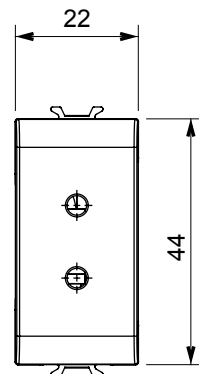

Wide range of control devices, sockets for power supply (conforming to national and international standards) signal pick-up, climate control, comfort management, technical alarm signalling and emergency lighting management. The ChoruSmart modular devices are available in five colours, glossy white, satin white, natural beige, satin black and lacquered titanium and in various sizes from 1/2, 1, 2 and 3 modules. Thanks to the mounting supports for rectangular, square and round boxes, endless combinations can be created with the ChoruSmart range of plates.

Category	SELV socket	Description	2P - 6A - 24 V
Colour	Glossy white	For plug pins	Ø 3 mm
No. modules	1	Electrocod	0131
Material	Technopolymer		

DIMENSIONAL

STANDARDS/APPROVALS