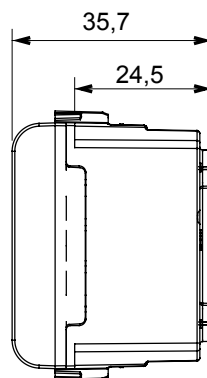

Wide range of control devices, sockets for power supply (conforming to national and international standards) signal pick-up, climate control, comfort management, technical alarm signalling and emergency lighting management. The ChoruSmart modular devices are available in five colours, glossy white, satin white, natural beige, satin black and lacquered titanium and in various sizes from 1/2, 1, 2 and 3 modules. Thanks to the mounting supports for rectangular, square and round boxes, endless combinations can be created with the ChoruSmart range of plates.

Category	SELV socket	Description	2P - 6A - 24 V
Colour	Glossy white	For plug pins	Ø 3 mm
No. modules	1	Electrocod	0131
Material	Technopolymer		

DIMENSIONAL

STANDARDS/APPROVALS