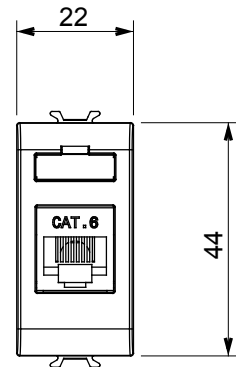

Wide range of control devices, sockets for power supply (conforming to national and international standards) signal pick-up, climate control, comfort management, technical alarm signalling and emergency lighting management. The ChoruSmart modular devices are available in five colours, glossy white, satin white, natural beige, satin black and lacquered titanium and in various sizes from 1/2, 1, 2 and 3 modules. Thanks to the mounting supports for rectangular, square and round boxes, endless combinations can be created with the ChoruSmart range of plates.

Category	Data socket	Description	RJ45
Colour	Glossy white	Use category	6
Cables	FTP	Connection	Toolless
Number pairs	4	Standard	EN 60603-7-5
No. modules	1	Electrocod	3722
Material	Technopolymer		

DIMENSIONAL