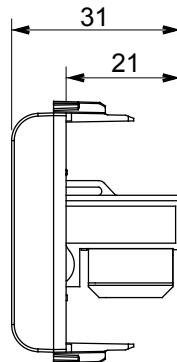

Wide range of control devices, sockets for power supply (conforming to national and international standards) signal pick-up, climate control, comfort management, technical alarm signalling and emergency lighting management. The ChoruSmart modular devices are available in five colours, glossy white, satin white, natural beige, satin black and lacquered titanium and in various sizes from 1/2, 1, 2 and 3 modules. Thanks to the mounting supports for rectangular, square and round boxes, endless combinations can be created with the ChoruSmart range of plates.

Category	Data socket	Description	RJ45
Colour	Glossy white	Use category	5e
Cables	UTP	Connection	Toolless
Number pairs	4	Standard	EN 60603-7-2
No. modules	1	Electrocod	3722
Material	Technopolymer		

DIMENSIONAL