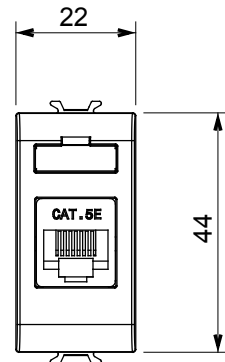

Wide range of control devices, sockets for power supply (conforming to national and international standards) signal pick-up, climate control, comfort management, technical alarm signalling and emergency lighting management. The ChoruSmart modular devices are available in five colours, glossy white, satin white, natural beige, satin black and lacquered titanium and in various sizes from 1/2, 1, 2 and 3 modules. Thanks to the mounting supports for rectangular, square and round boxes, endless combinations can be created with the ChoruSmart range of plates.

Category	Data socket	Description	RJ45
Colour	Glossy white	Use category	5e
Cables	UTP	Connection	Toolless
Number pairs	4	Standard	EN 60603-7-2
No. modules	1	Electrocod	3722
Material	Technopolymer		

DIMENSIONAL