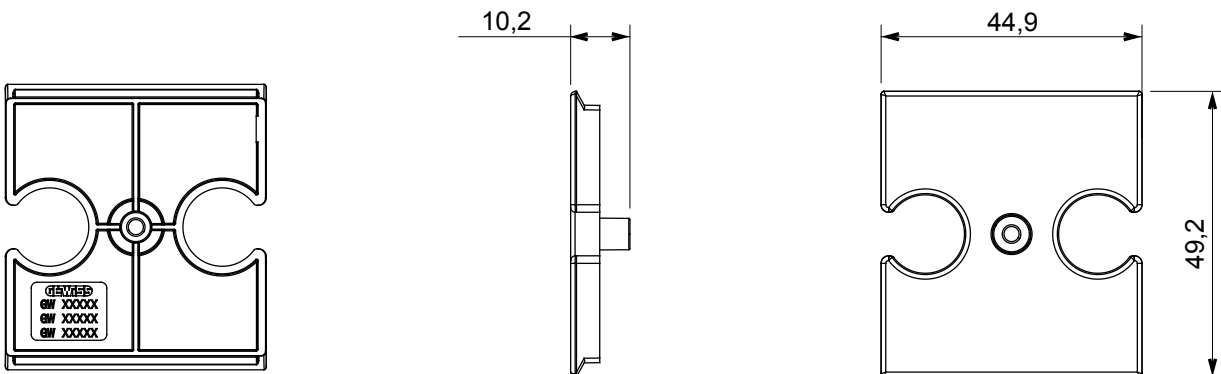

Wide range of control devices, sockets for power supply (conforming to national and international standards) signal pick-up, climate control, comfort management, technical alarm signalling and emergency lighting management. The ChoruSmart modular devices are available in five colours, glossy white, satin white, natural beige, satin black and lacquered titanium and in various sizes from 1/2, 1, 2 and 3 modules. Thanks to the mounting supports for rectangular, square and round boxes, endless combinations can be created with the ChoruSmart range of plates.

Description	For TV/R-SAT base	Colour	Glossy white
Characteristics	Cover for antenna sockets	No. holes	2
Electrocod	0122	Material	Technopolymer

DIMENSIONAL

STANDARDS/APPROVALS