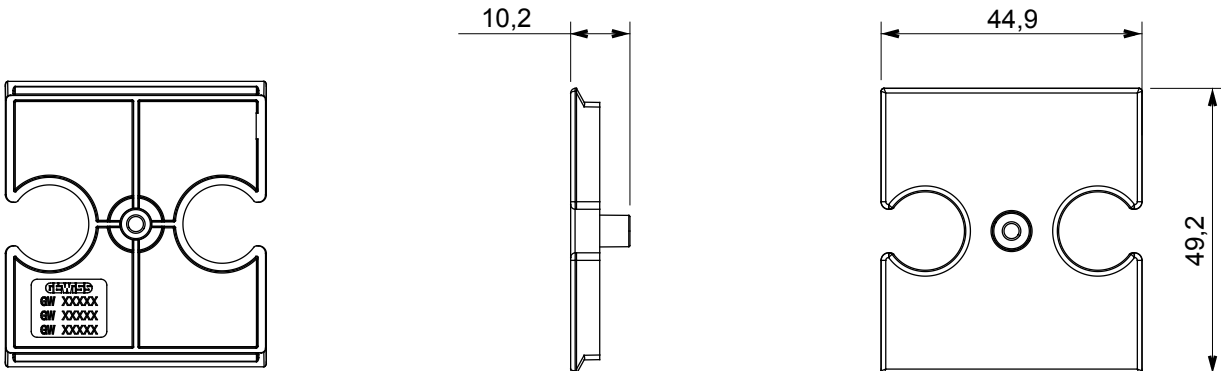

Wide range of control devices, sockets for power supply (conforming to national and international standards) signal pick-up, climate control, comfort management, technical alarm signalling and emergency lighting management. The ChoruSmart modular devices are available in five colours, glossy white, satin white, natural beige, satin black and lacquered titanium and in various sizes from 1/2, 1, 2 and 3 modules. Thanks to the mounting supports for rectangular, square and round boxes, endless combinations can be created with the ChoruSmart range of plates.

Description	For TV/R-SAT base	Colour	Glossy white
Characteristics	Cover for antenna sockets	No. holes	2
Electrocod	0122	Material	Technopolymer

### DIMENSIONAL