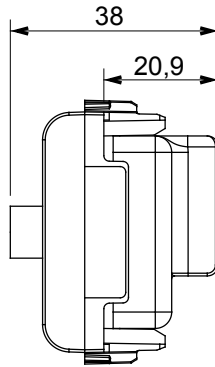

Wide range of control devices, sockets for power supply (conforming to national and international standards) signal pick-up, climate control, comfort management, technical alarm signalling and emergency lighting management. The ChoruSmart modular devices are available in five colours, glossy white, satin white, natural beige, satin black and lacquered titanium and in various sizes from 1/2, 1, 2 and 3 modules. Thanks to the mounting supports for rectangular, square and round boxes, endless combinations can be created with the ChoruSmart range of plates.

Category	TV/SAT socket-outlet	Description	Direct
Colour	Glossy white	Attenuation	0 dB
Connectors	TV-SAT	Standard	EN 60728-4; IEC 61169-2; IEC 61169-24
No. modules	2	Cable fixing	With screw
Case	Pressure casting zamak metal body	Electrocod	0131
Material	Technopolymer		

### DIMENSIONAL