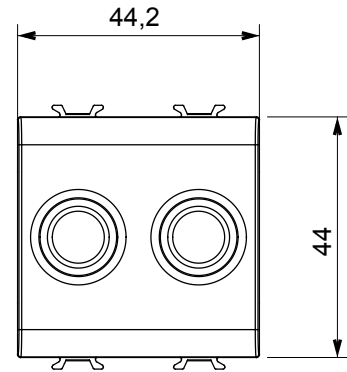

Wide range of control devices, sockets for power supply (conforming to national and international standards) signal pick-up, climate control, comfort management, technical alarm signalling and emergency lighting management. The ChoruSmart modular devices are available in five colours, glossy white, satin white, natural beige, satin black and lacquered titanium and in various sizes from 1/2, 1, 2 and 3 modules. Thanks to the mounting supports for rectangular, square and round boxes, endless combinations can be created with the ChoruSmart range of plates.

Category	TV/SAT socket-outlet	Description	Direct
Colour	Glossy white	Attenuation	0 dB
Connectors	TV-SAT	Standard	EN 60728-4; IEC 61169-2; IEC 61169-24
No. modules	2	Cable fixing	With screw
Case	Pressure casting zamak metal body	Electrocod	0131
Material	Technopolymer		

### DIMENSIONAL