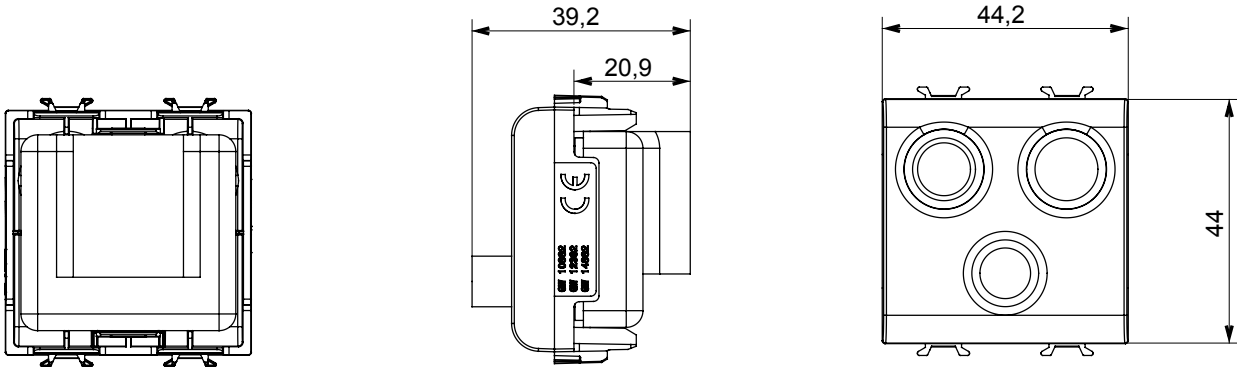

DIMENSIONAL