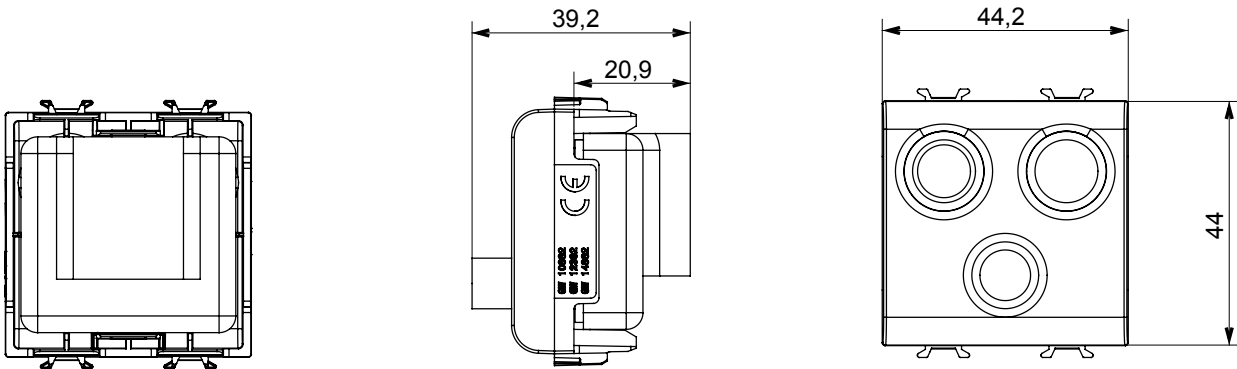

Wide range of control devices, sockets for power supply (conforming to national and international standards) signal pick-up, climate control, comfort management, technical alarm signalling and emergency lighting management. The ChoruSmart modular devices are available in five colours, glossy white, satin white, natural beige, satin black and lacquered titanium and in various sizes from 1/2, 1, 2 and 3 modules. Thanks to the mounting supports for rectangular, square and round boxes, endless combinations can be created with the ChoruSmart range of plates.

Category	TV/FM/SAT socket-outlet	Description	Direct
Colour	Glossy white	Attenuation	0 dB
Connectors	TV-FM-SAT	Standard	EN 60728-4; IEC 61169-2; IEC 61169-24
No. modules	2	Cable fixing	With screw
Case	Pressure casting zamak metal body	Electrocod	0131
Material	Technopolymer		

### DIMENSIONAL