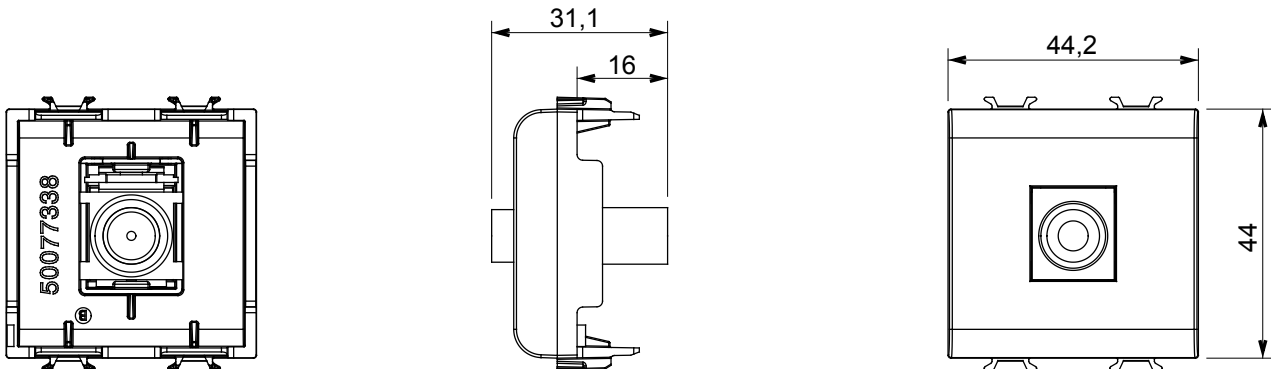

Wide range of control devices, sockets for power supply (conforming to national and international standards) signal pick-up, climate control, comfort management, technical alarm signalling and emergency lighting management. The ChoruSmart modular devices are available in five colours, glossy white, satin white, natural beige, satin black and lacquered titanium and in various sizes from 1/2, 1, 2 and 3 modules. Thanks to the mounting supports for rectangular, square and round boxes, endless combinations can be created with the ChoruSmart range of plates.

Category	TV/SAT socket-outlet	Description	Direct
Colour	Glossy white	Attenuation	0 dB
Frequency	5-2400 MHz	Shielding	Class A
For connector type	F-Female	Standard	IEC 61169-24
No. modules	2	Cable fixing	Pressure-operated
Case	Plastic material body	Electrocod	0131
Material	Technopolymer		

### DIMENSIONAL