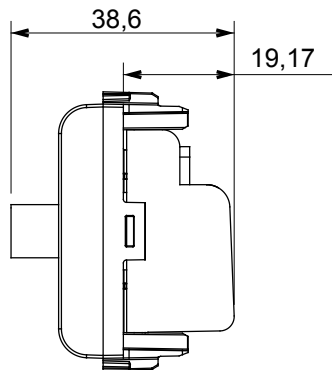

Wide range of control devices, sockets for power supply (conforming to national and international standards) signal pick-up, climate control, comfort management, technical alarm signalling and emergency lighting management. The ChoruSmart modular devices are available in five colours, glossy white, satin white, natural beige, satin black and lacquered titanium and in various sizes from 1/2, 1, 2 and 3 modules. Thanks to the mounting supports for rectangular, square and round boxes, endless combinations can be created with the ChoruSmart range of plates.

Category	TV/SAT socket-outlet	Description	Through wiring
Colour	Glossy white	Attenuation	10 dB
Frequency	5-2400 MHz	Shielding	Class A
For connector type	F-Female	Standard	EN 60728-4; IEC 61169-24
No. modules	1	Cable fixing	With screw
Case	Pressure casting zamak metal body	Electrocod	0131
Material	Technopolymer		

DIMENSIONAL

STANDARDS/APPROVALS