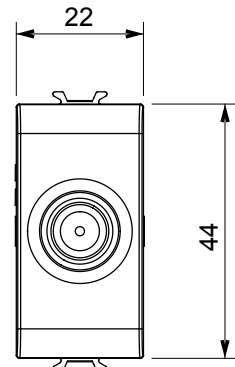

Wide range of control devices, sockets for power supply (conforming to national and international standards) signal pick-up, climate control, comfort management, technical alarm signalling and emergency lighting management. The ChoruSmart modular devices are available in five colours, glossy white, satin white, natural beige, satin black and lacquered titanium and in various sizes from 1/2, 1, 2 and 3 modules. Thanks to the mounting supports for rectangular, square and round boxes, endless combinations can be created with the ChoruSmart range of plates.

Category	TV/SAT socket-outlet	Description	Through wiring
Colour	Glossy white	Attenuation	5 dB
Frequency	5-2400 MHz	Shielding	Class A
For connector type	F-Female	Standard	EN 60728-4; IEC 61169-24
No. modules	1	Cable fixing	With screw
Case	Pressure casting zamak metal body	Electrocod	0131
Material	Technopolymer		

### DIMENSIONAL