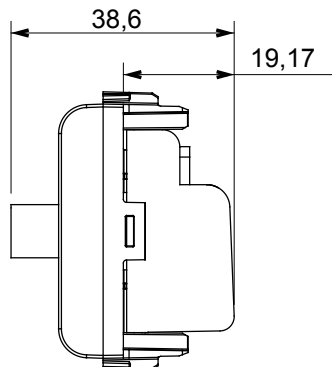

Wide range of control devices, sockets for power supply (conforming to national and international standards) signal pick-up, climate control, comfort management, technical alarm signalling and emergency lighting management. The ChoruSmart modular devices are available in five colours, glossy white, satin white, natural beige, satin black and lacquered titanium and in various sizes from 1/2, 1, 2 and 3 modules. Thanks to the mounting supports for rectangular, square and round boxes, endless combinations can be created with the ChoruSmart range of plates.

Category	TV/SAT socket-outlet	Description	Through wiring
Colour	Glossy white	Attenuation	5 dB
Frequency	5-2400 MHz	Shielding	Class A
For connector type	F-Female	Standard	EN 60728-4; IEC 61169-24
No. modules	1	Cable fixing	With screw
Case	Pressure casting zamak metal body	Electrocod	0131
Material	Technopolymer		

### DIMENSIONAL