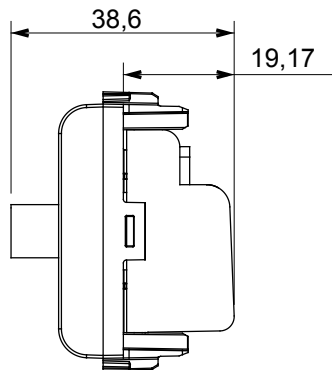

Wide range of control devices, sockets for power supply (conforming to national and international standards) signal pick-up, climate control, comfort management, technical alarm signalling and emergency lighting management. The ChoruSmart modular devices are available in five colours, glossy white, satin white, natural beige, satin black and lacquered titanium and in various sizes from 1/2, 1, 2 and 3 modules. Thanks to the mounting supports for rectangular, square and round boxes, endless combinations can be created with the ChoruSmart range of plates.

Category	TV/SAT socket-outlet	Description	Through wiring
Colour	Glossy white	Attenuation	5 dB
Frequency	5-2400 MHz	Shielding	Class A
For connector type	F-Female	Standard	EN 60728-4; IEC 61169-24
No. modules	1	Cable fixing	With screw
Case	Pressure casting zamak metal body	Electrocod	0131
Material	Technopolymer		

DIMENSIONAL

STANDARDS/APPROVALS